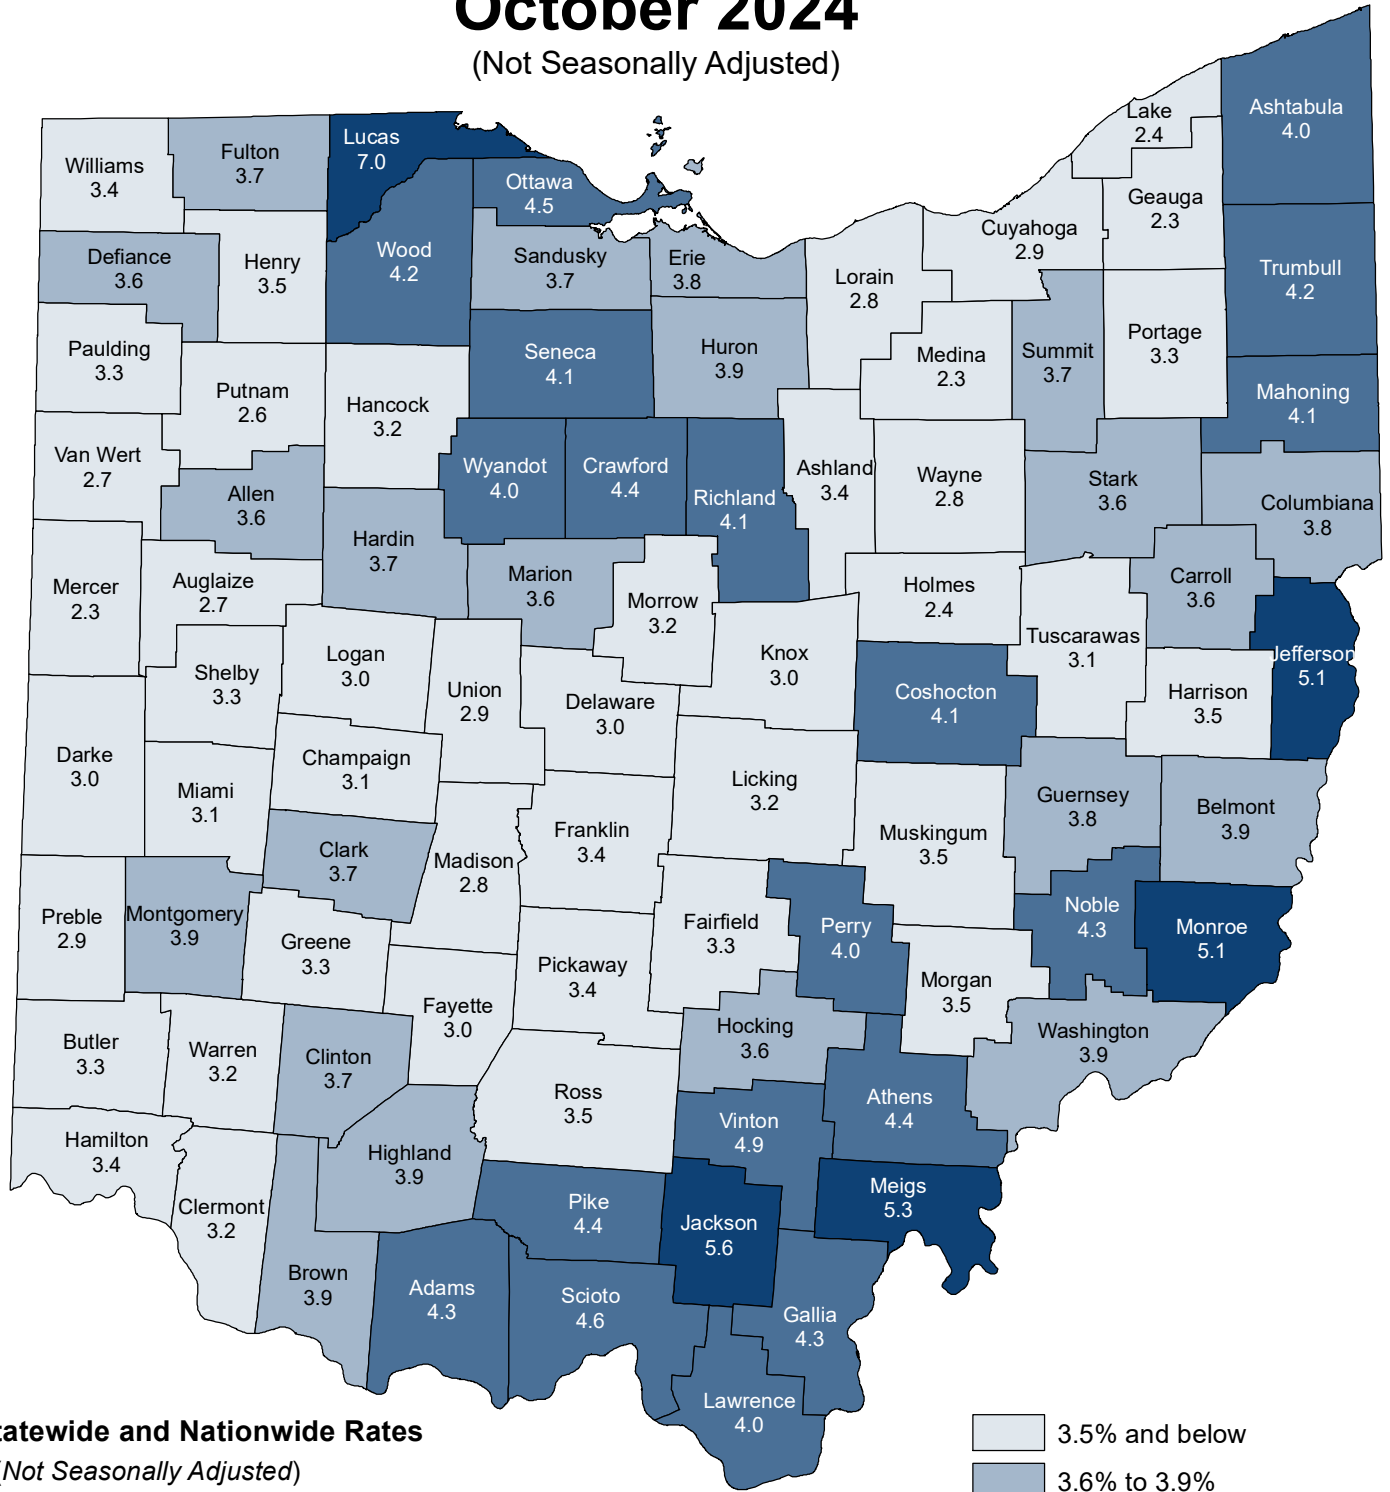

# Ohio Unemployment Rates

## October 2024

(Not Seasonally Adjusted)

### Statewide and Nationwide Rates

(Not Seasonally Adjusted)

United States	3.9%
Ohio	3.5%

(Seasonally Adjusted)

United States	4.1%
Ohio	4.3%

Data Source: <https://ohiolmi.com>  
Local Area Unemployment Statistics