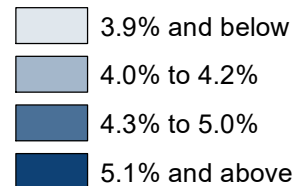

Ohio Unemployment Rates

September 2024

(Not Seasonally Adjusted)

Statewide and Nationwide Rates

(Not Seasonally Adjusted)

United States 3.9%
Ohio 4.2%

(Seasonally Adjusted)

United States 4.1%
Ohio 4.5%