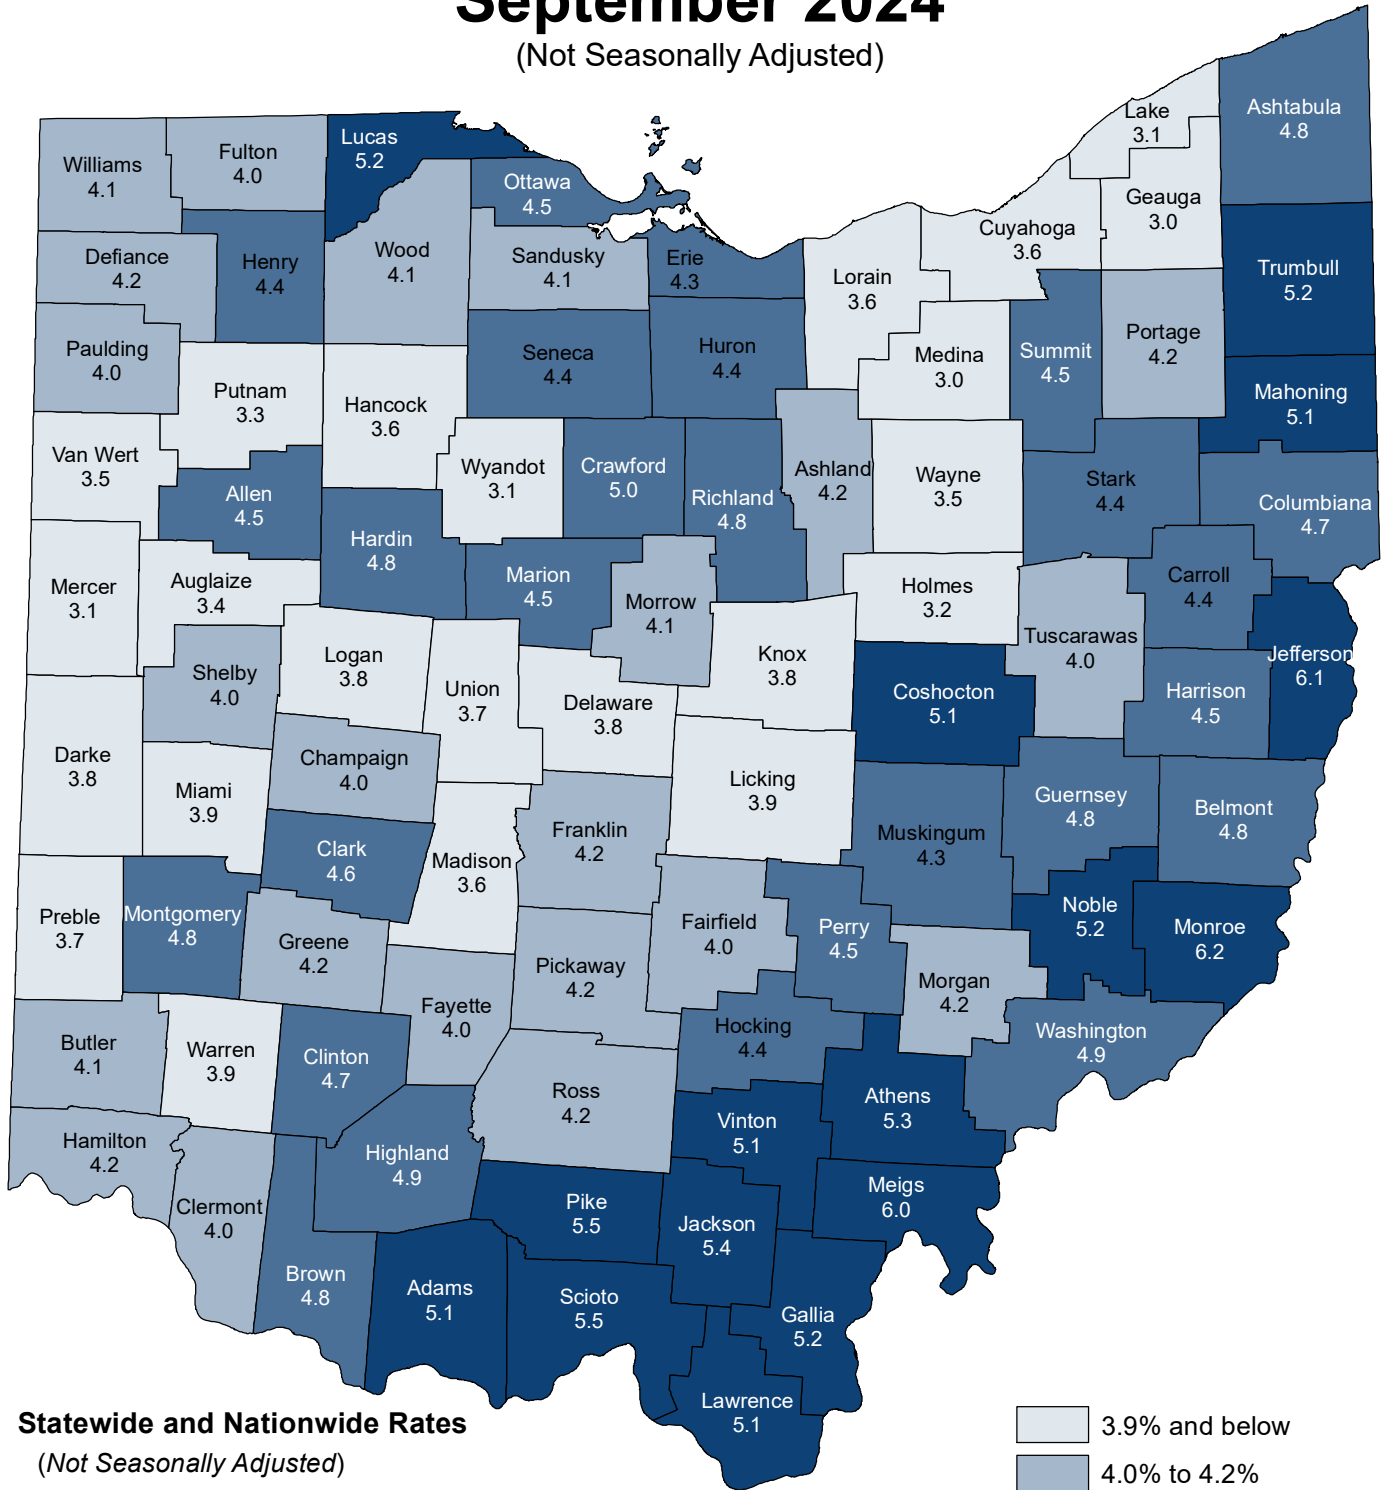

Ohio Unemployment Rates

September 2024

(Not Seasonally Adjusted)

Statewide and Nationwide Rates

(Not Seasonally Adjusted)

United States 3.9%
Ohio 4.2%

(Seasonally Adjusted)

United States 4.1%
Ohio 4.5%

Data Source: <https://ohiolmi.com>
Local Area Unemployment Statistics