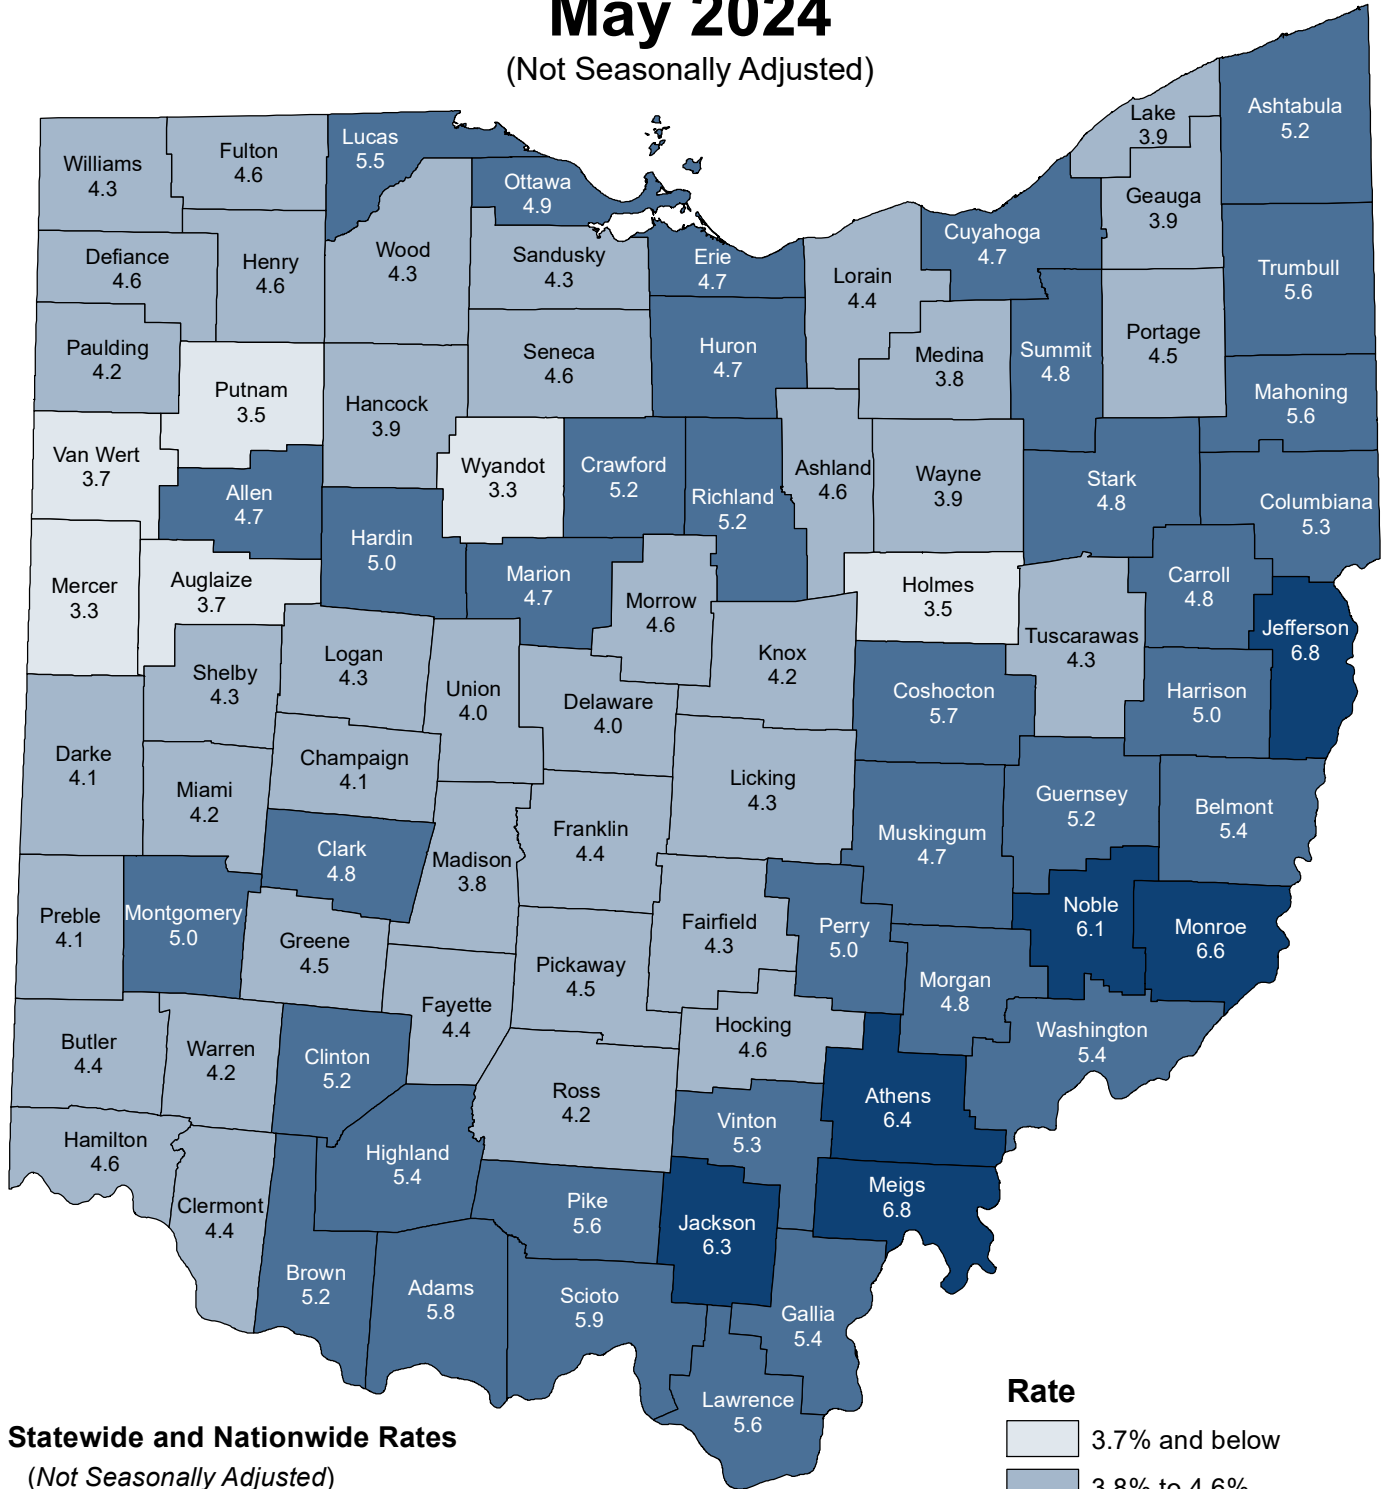

# Ohio Unemployment Rates May 2024

(Not Seasonally Adjusted)

## Statewide and Nationwide Rates

(Not Seasonally Adjusted)

United States 3.7%  
Ohio 4.6%

(Seasonally Adjusted)

United States 4.0%  
Ohio 4.2%

### Rate

Data Source: <https://ohiolmi.com>  
Local Area Unemployment Statistics