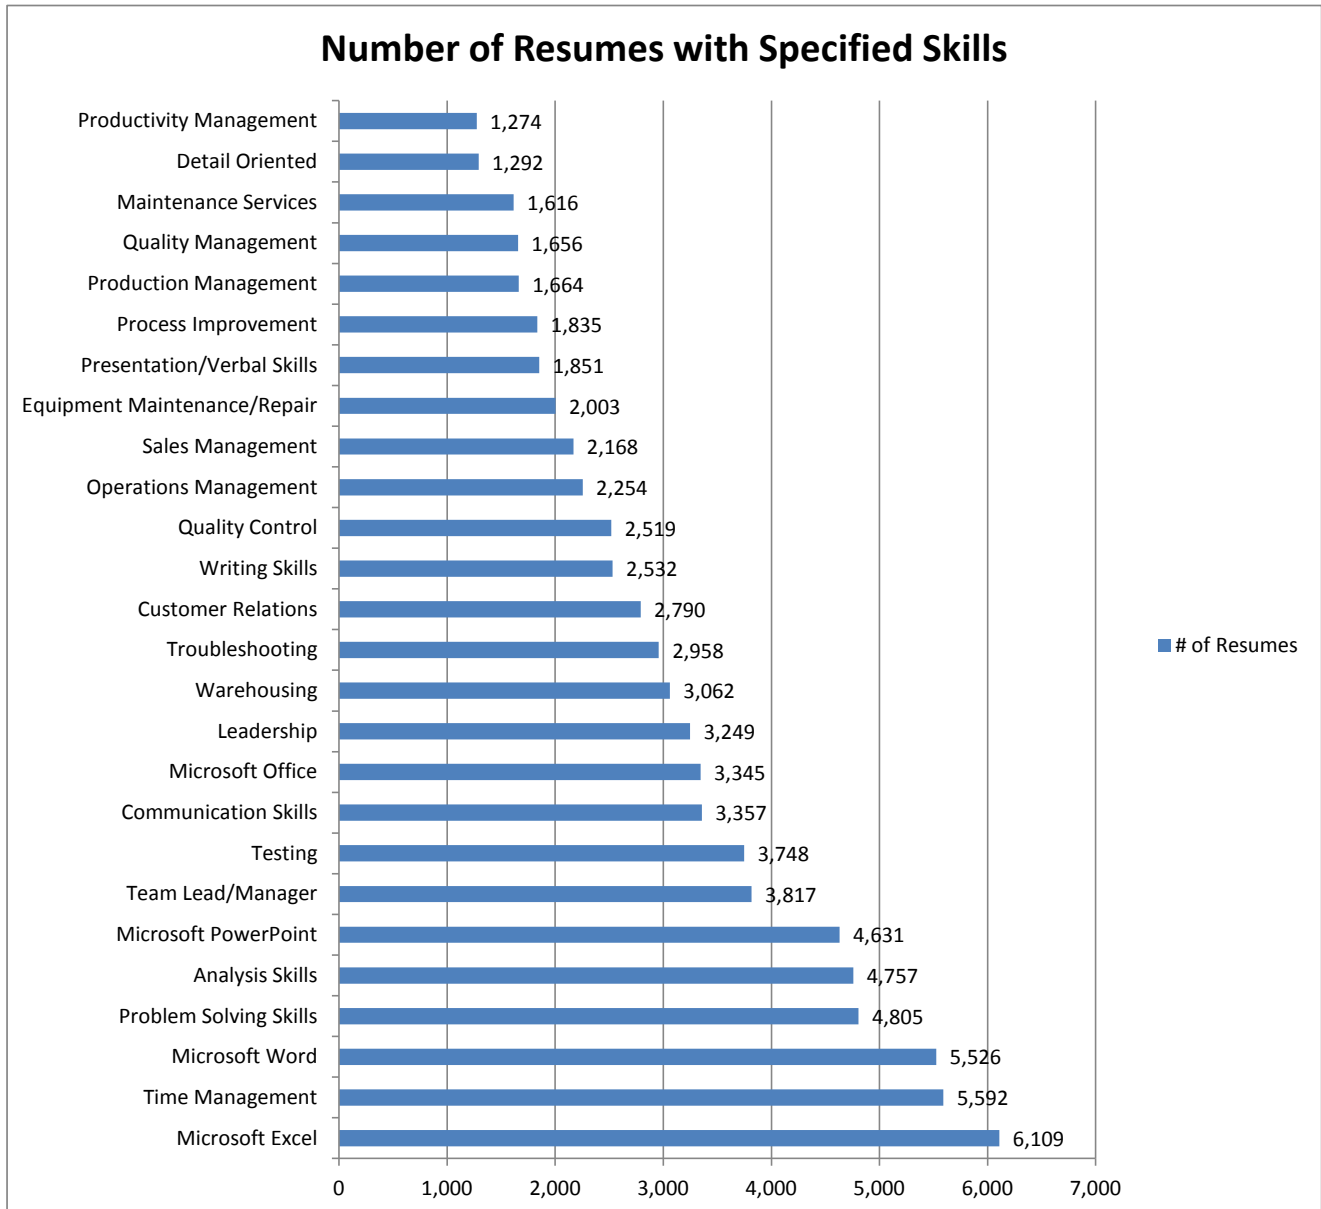

# Nelsonville-Southeast Ohio Area Talent Report

March 2013

2.5 million total resumes in OhioMeansJobs  
Search radius is 40 miles\*\*resulting in 139,562 resumes

Search Parameter: Production Skills

Number of Matches: 18,101