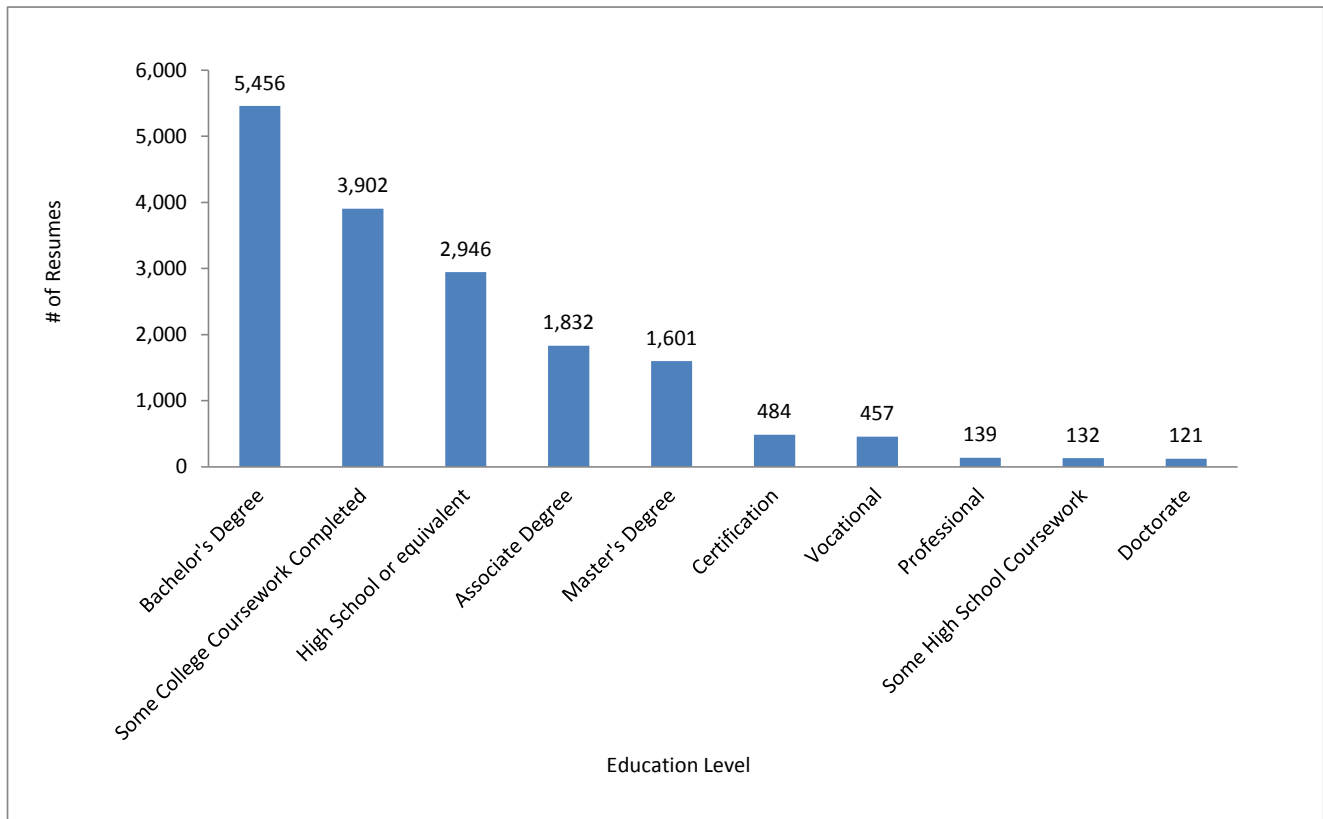

# Nelsonville-Southeast Ohio Area Talent Report

March 2013

2.5 million total resumes in OhioMeansJobs  
Search radius is 40 miles\*\*resulting in 139,562 resumes

Search Parameter: Production Skills

Number of Matches: 18,101

Education Level of Those with Production Skills, OhioMeansJobs Resumes