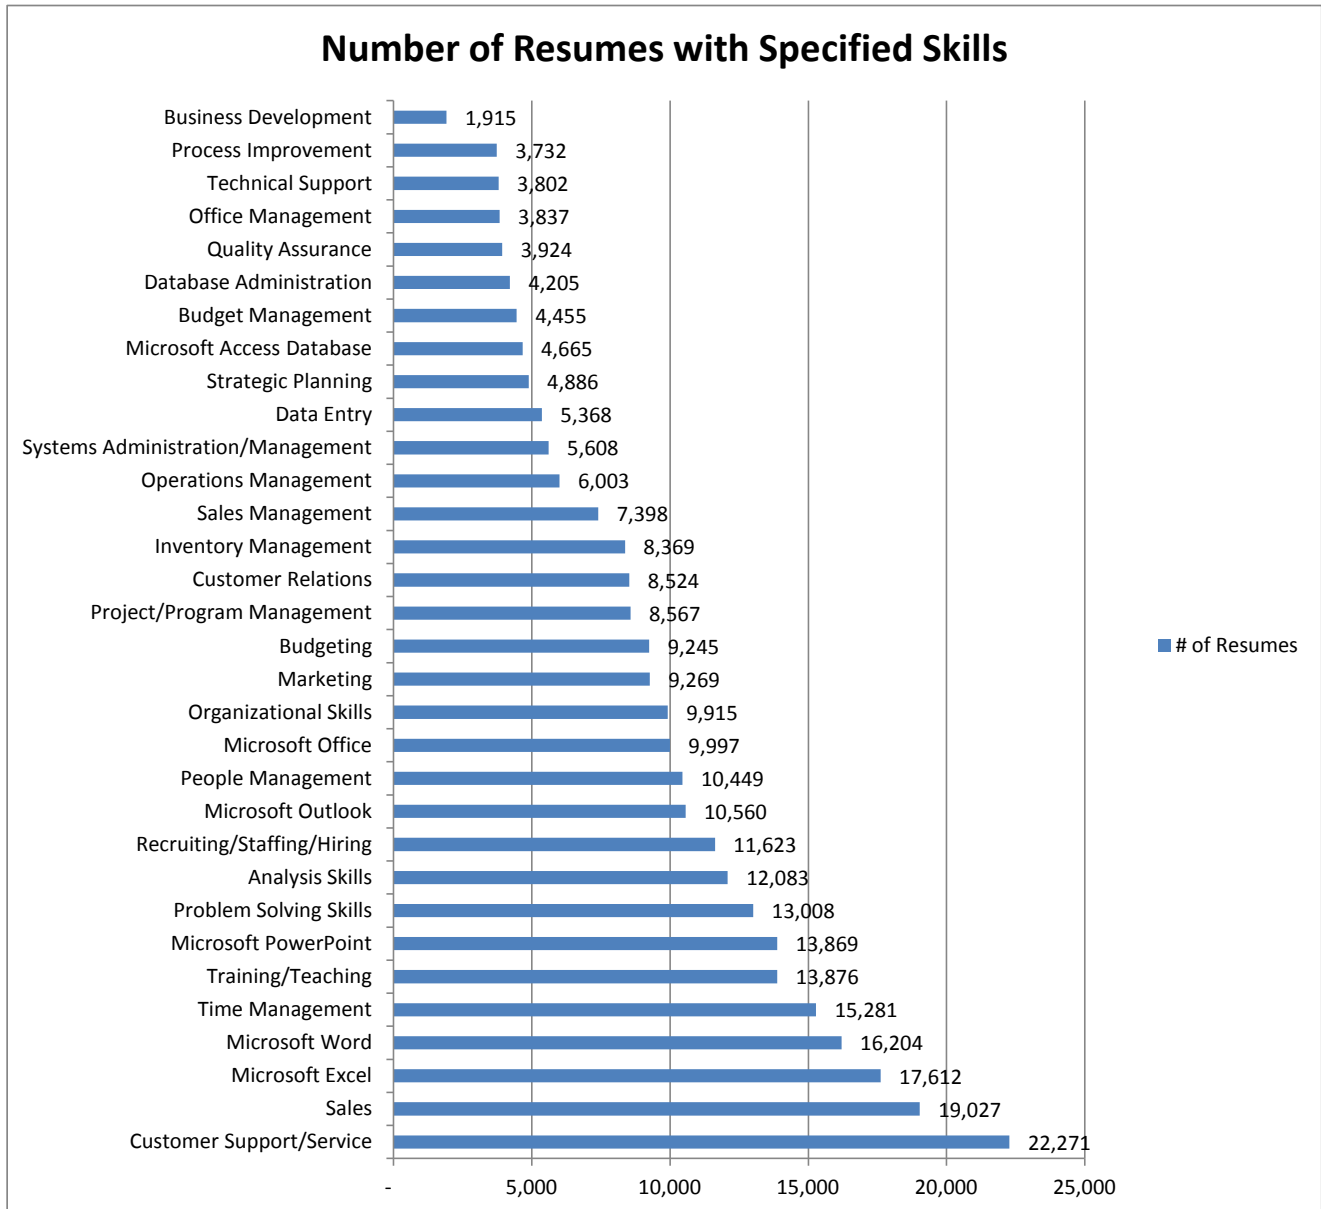

# Nelsonville-Southeast Ohio Area Talent Report

May 2013

2.5 million total resumes in OhioMeansJobs  
Search radius is 40 miles\*\*resulting in 138,962 resumes

Search Parameter: Management

Number of Matches: 46,988

## Notes

Ohio businesses can register to "Search Talent" on OhioMeansJobs and select from millions of resumes to find promising candidates with the specific skills and qualifications they need.

Source: Monster.com, a premier global online employment solution for people seeking jobs and employers who need great people.