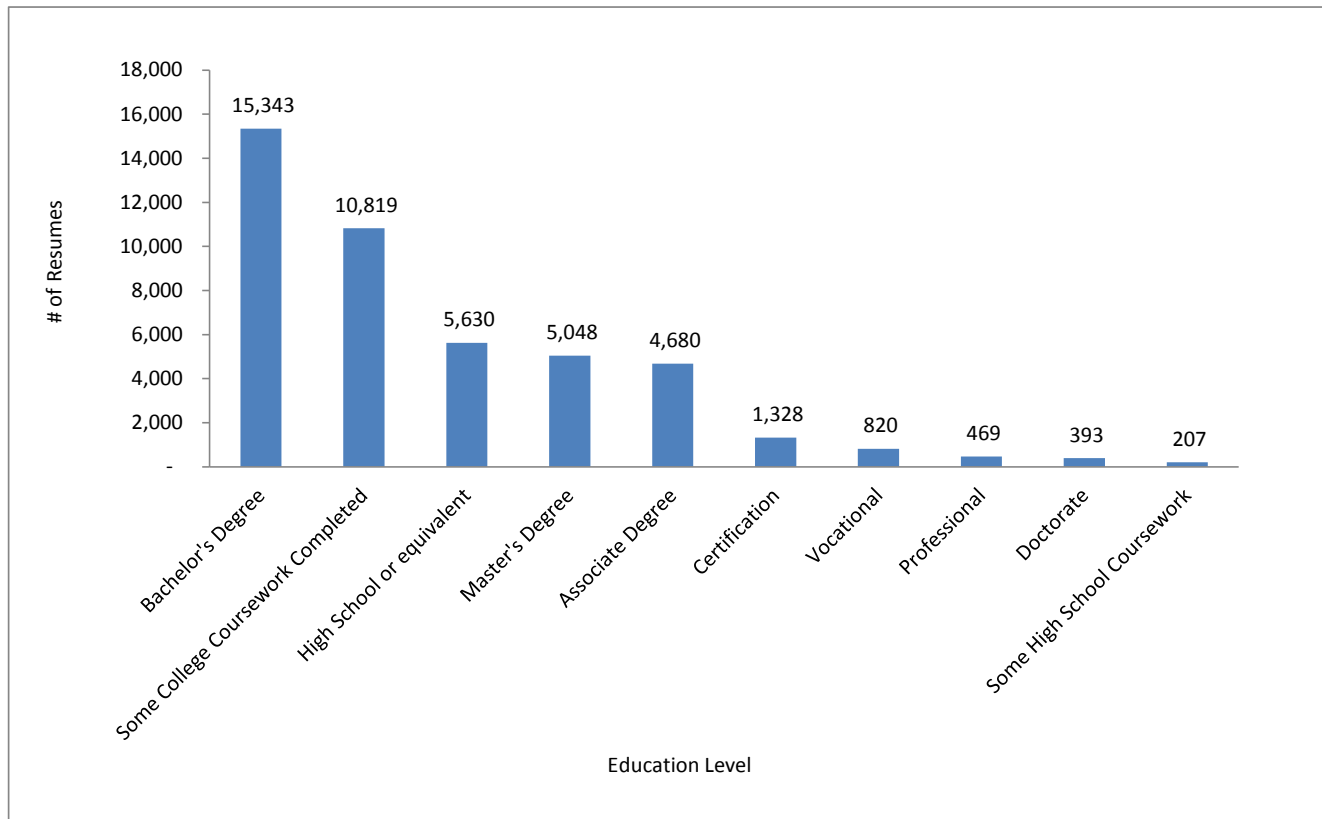

# Nelsonville-Southeast Ohio Area Talent Report

May 2013

2.5 million total resumes in OhioMeansJobs  
Search radius is 40 miles\*\*resulting in 138,962 resumes

Search Parameter: Management

Number of Matches: 46,988

## Education Level of Those with Management, OhioMeansJobs Resumes