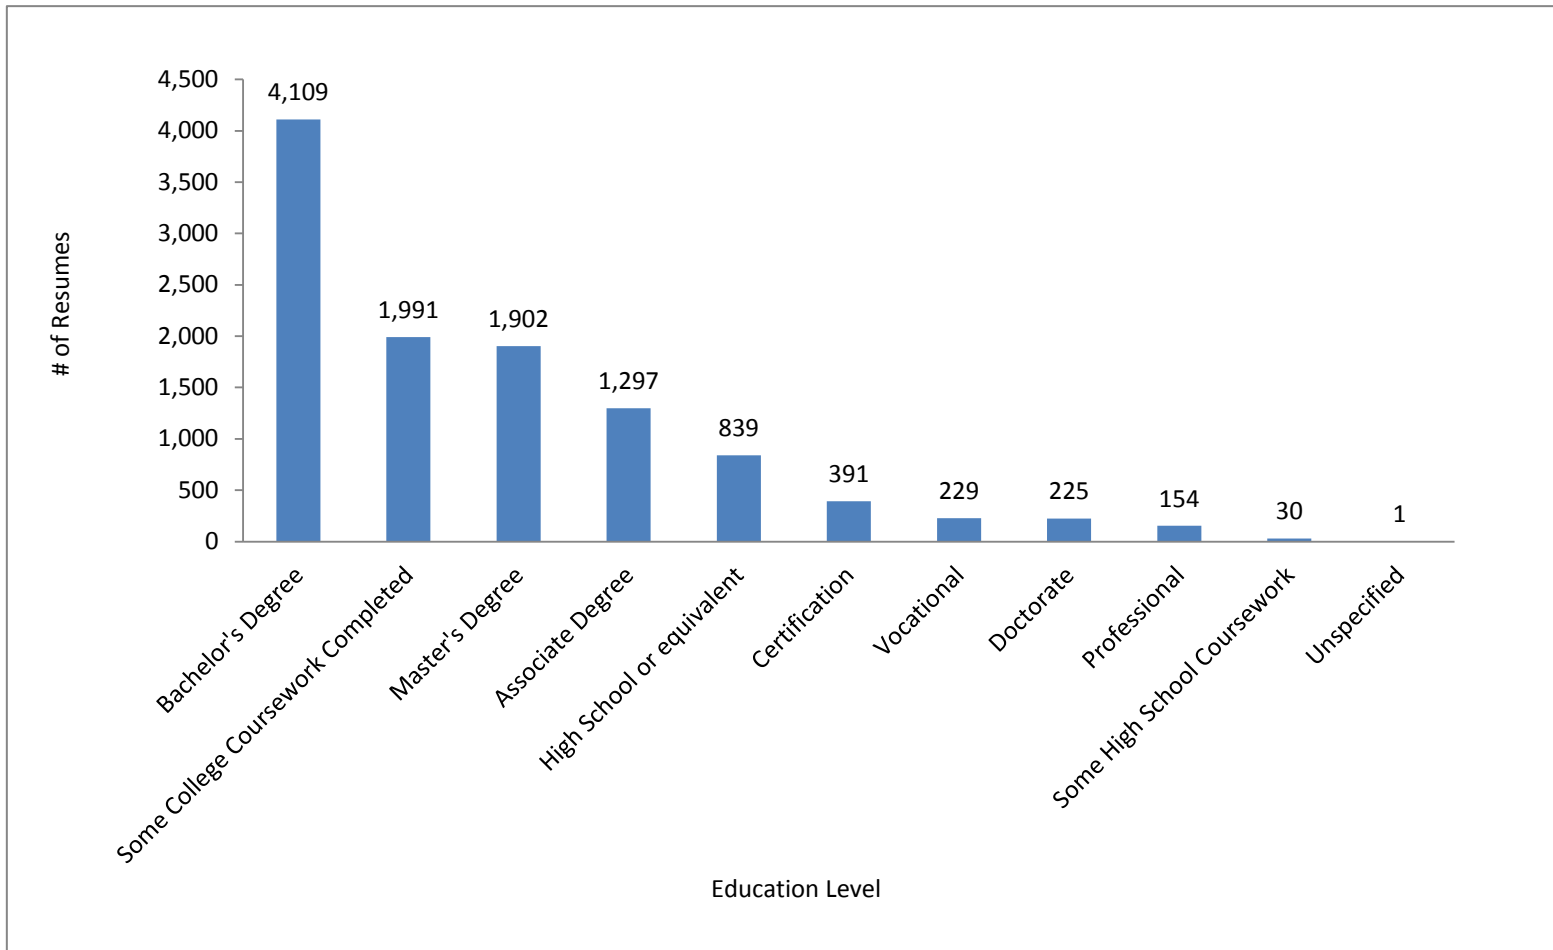

Nelsonville-Southeast Ohio Area Talent Report

August 2013

2.5 million total resumes in OhioMeansJobs
Search radius is 40 miles**resulting in 139,407 resumes
Search Parameter: Education
Number of Matches: 11,670

Education Level of Those with Education Skills, OhioMeansJobs Resumes

Notes

Ohio businesses can register to "Search Talent" on OhioMeansJobs and select from millions of resumes to find promising candidates with the specific skills and qualifications they need. Source: Monster.com, a premier global online employment solution for people seeking jobs and employers who need great people.

** The radius search is used for key cities of the JobsOhioNetwork. Locations, selected skills and radii can be changed.

Please refer questions or requests to Ohio-Jobs-Data-QA@jfs.ohio.gov.