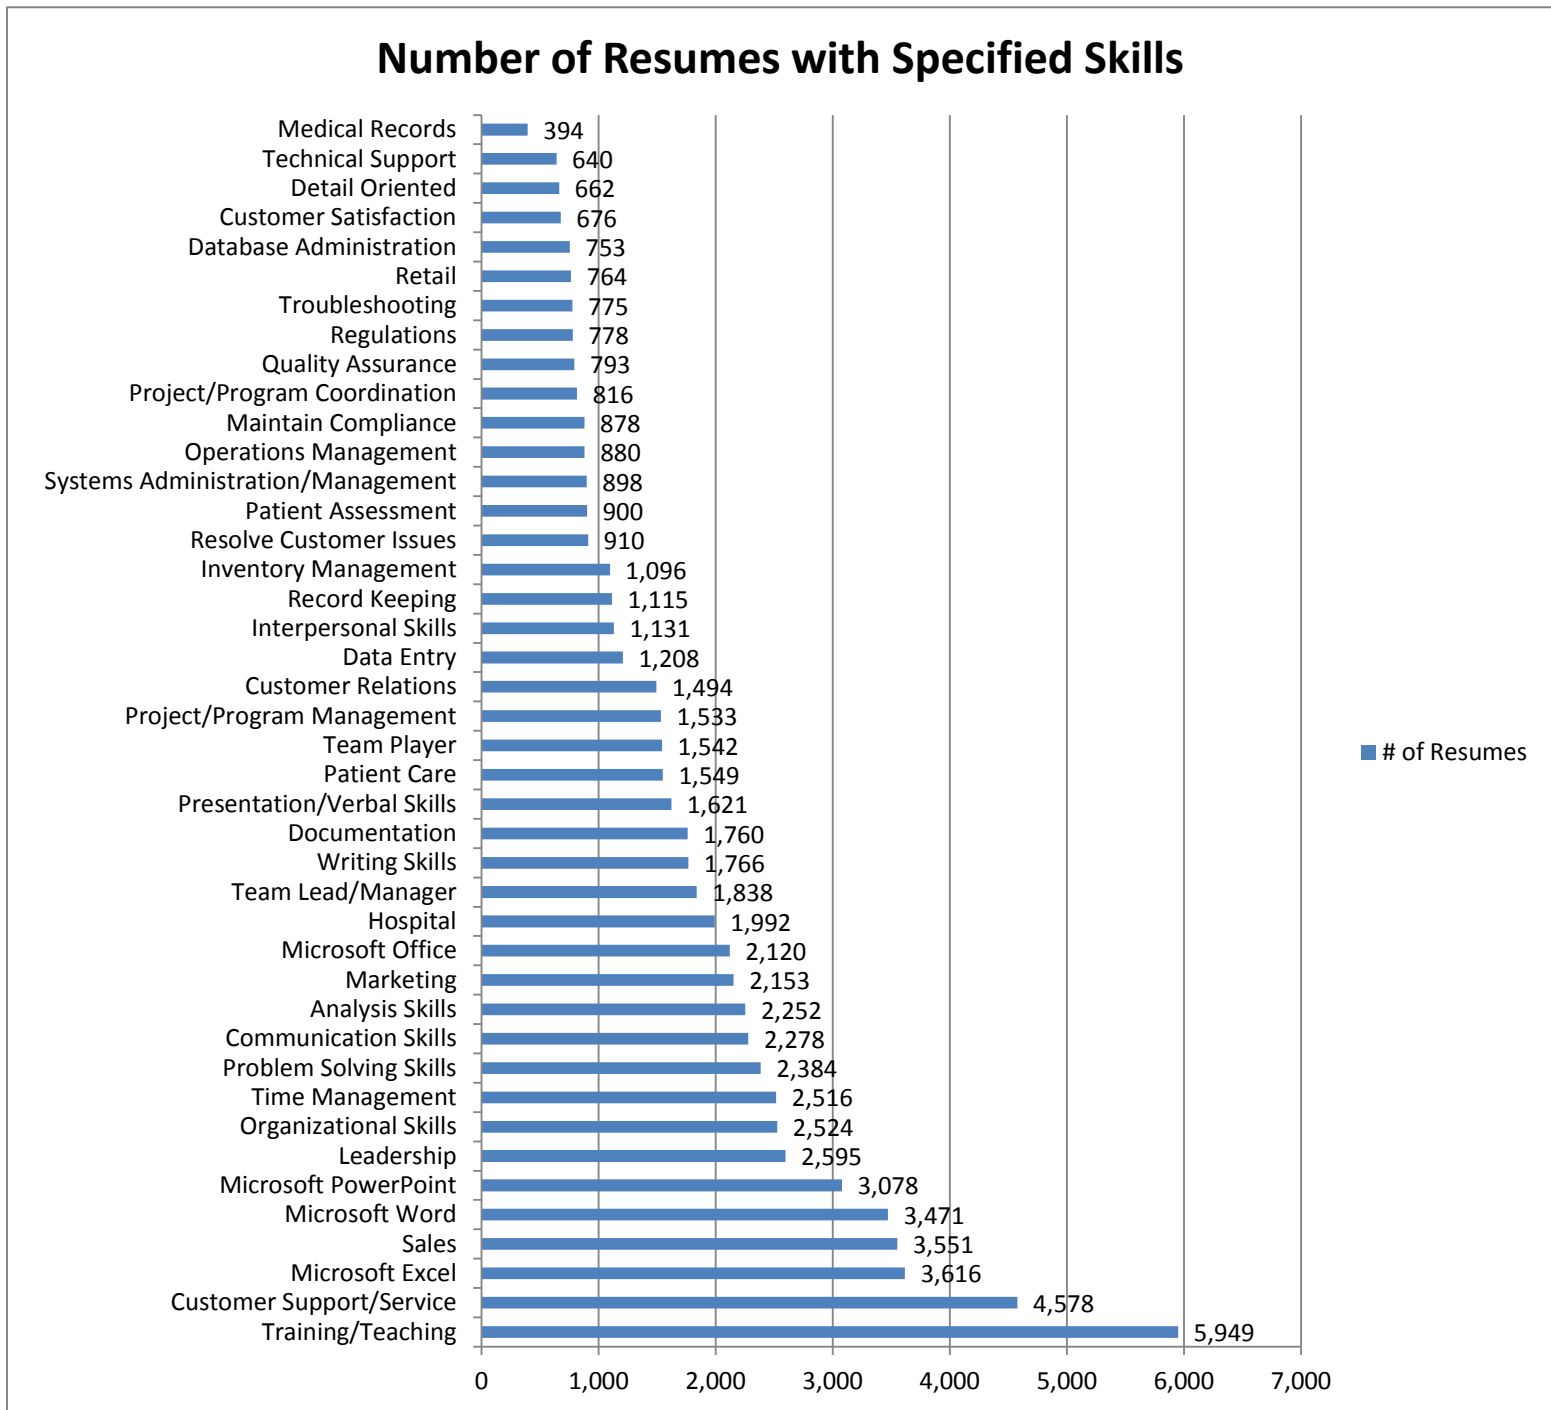

# Nelsonville-Southeast Ohio Area Talent Report

August 2013

2.5 million total resumes in OhioMeansJobs  
Search radius is 40 miles\*\*resulting in 139,407 resumes

Search Parameter: Education

Number of Matches: 11,670