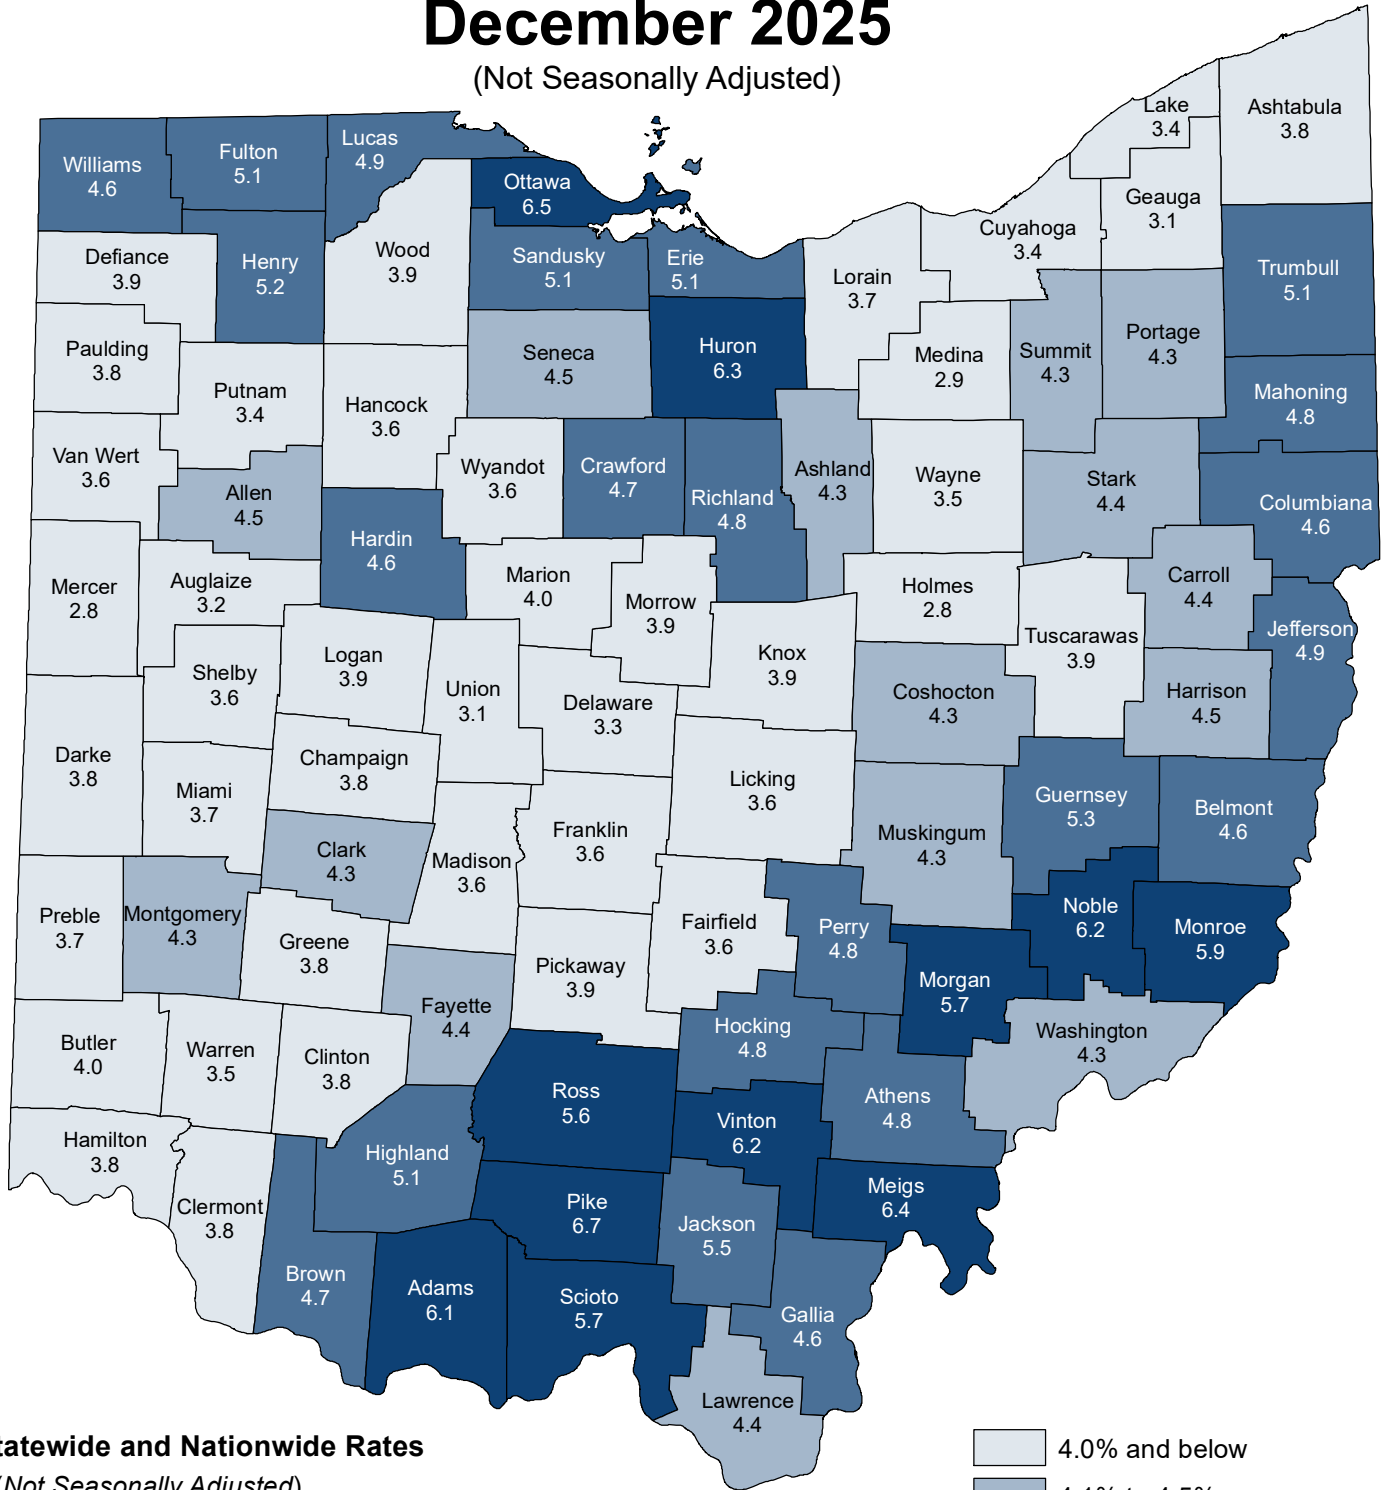

# Ohio Unemployment Rates

## December 2025

(Not Seasonally Adjusted)

### Statewide and Nationwide Rates

(Not Seasonally Adjusted)

United States 4.1%  
Ohio 4.0%

(Seasonally Adjusted)

United States 4.4%  
Ohio 4.5%

Data Source: <https://ohiolmi.com>  
Local Area Unemployment Statistics