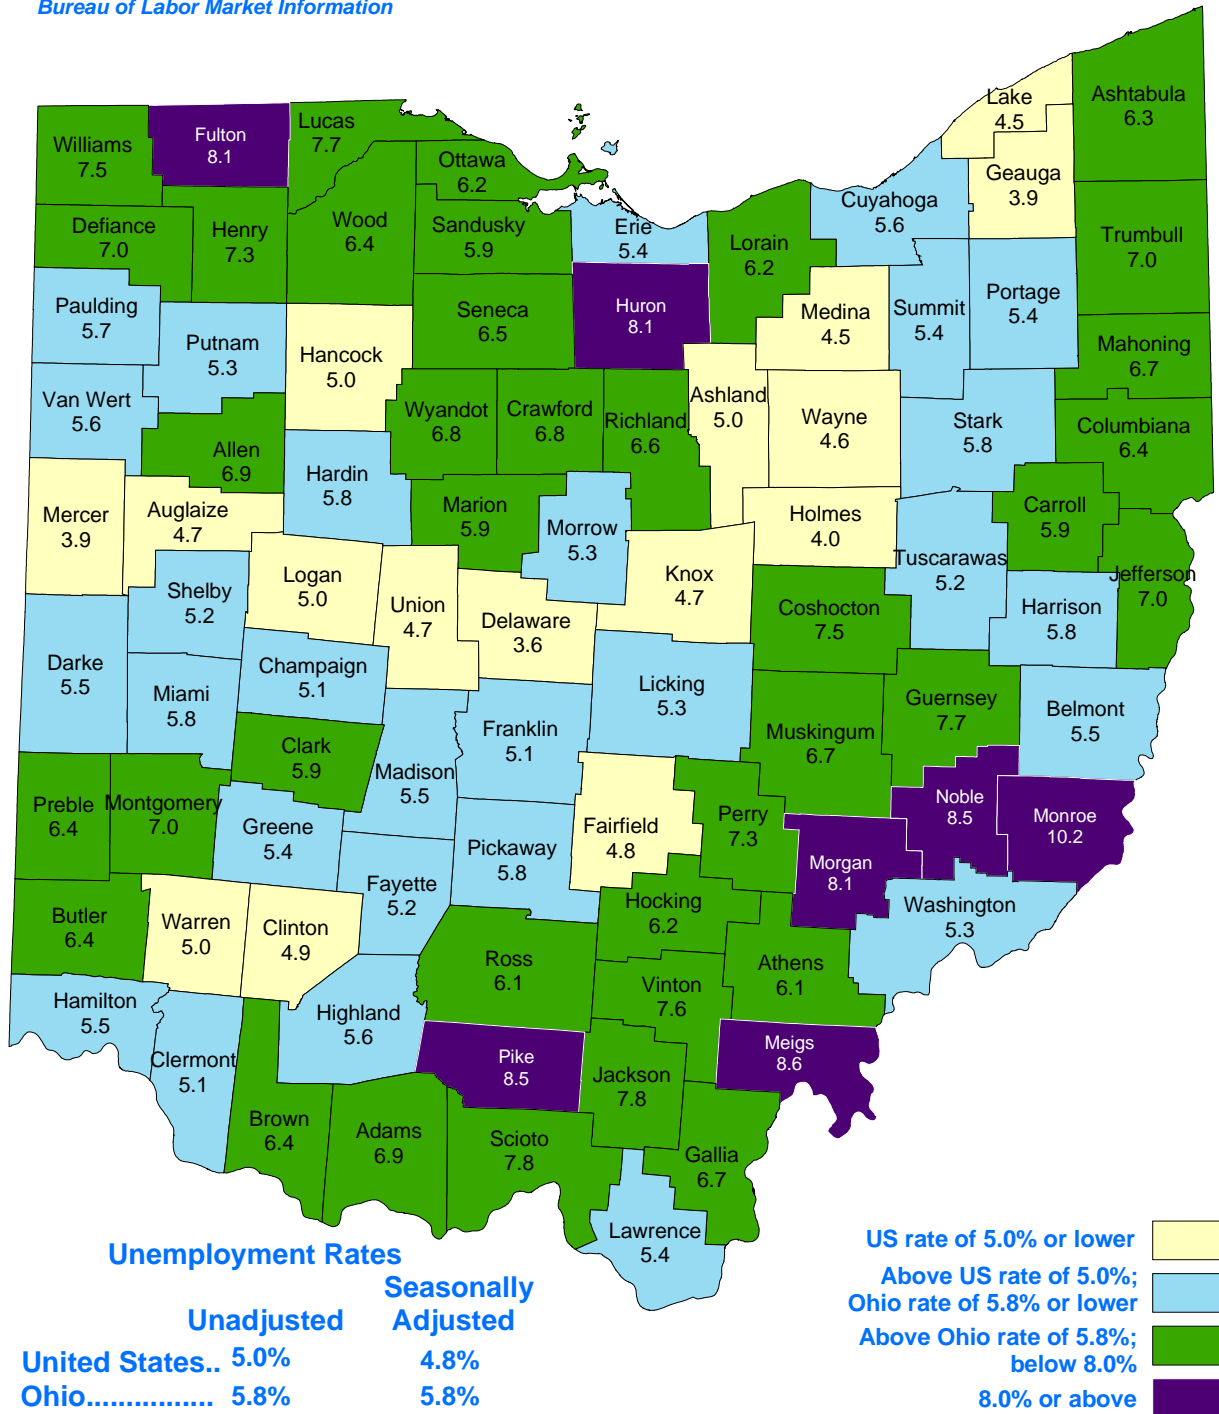

Civilian Labor Force Estimates July 2006

Office of Workforce Development
Bureau of Labor Market Information

Ohio Department of Job and Family Services
 Bob Taft, Governor
 Barbara Riley, Director