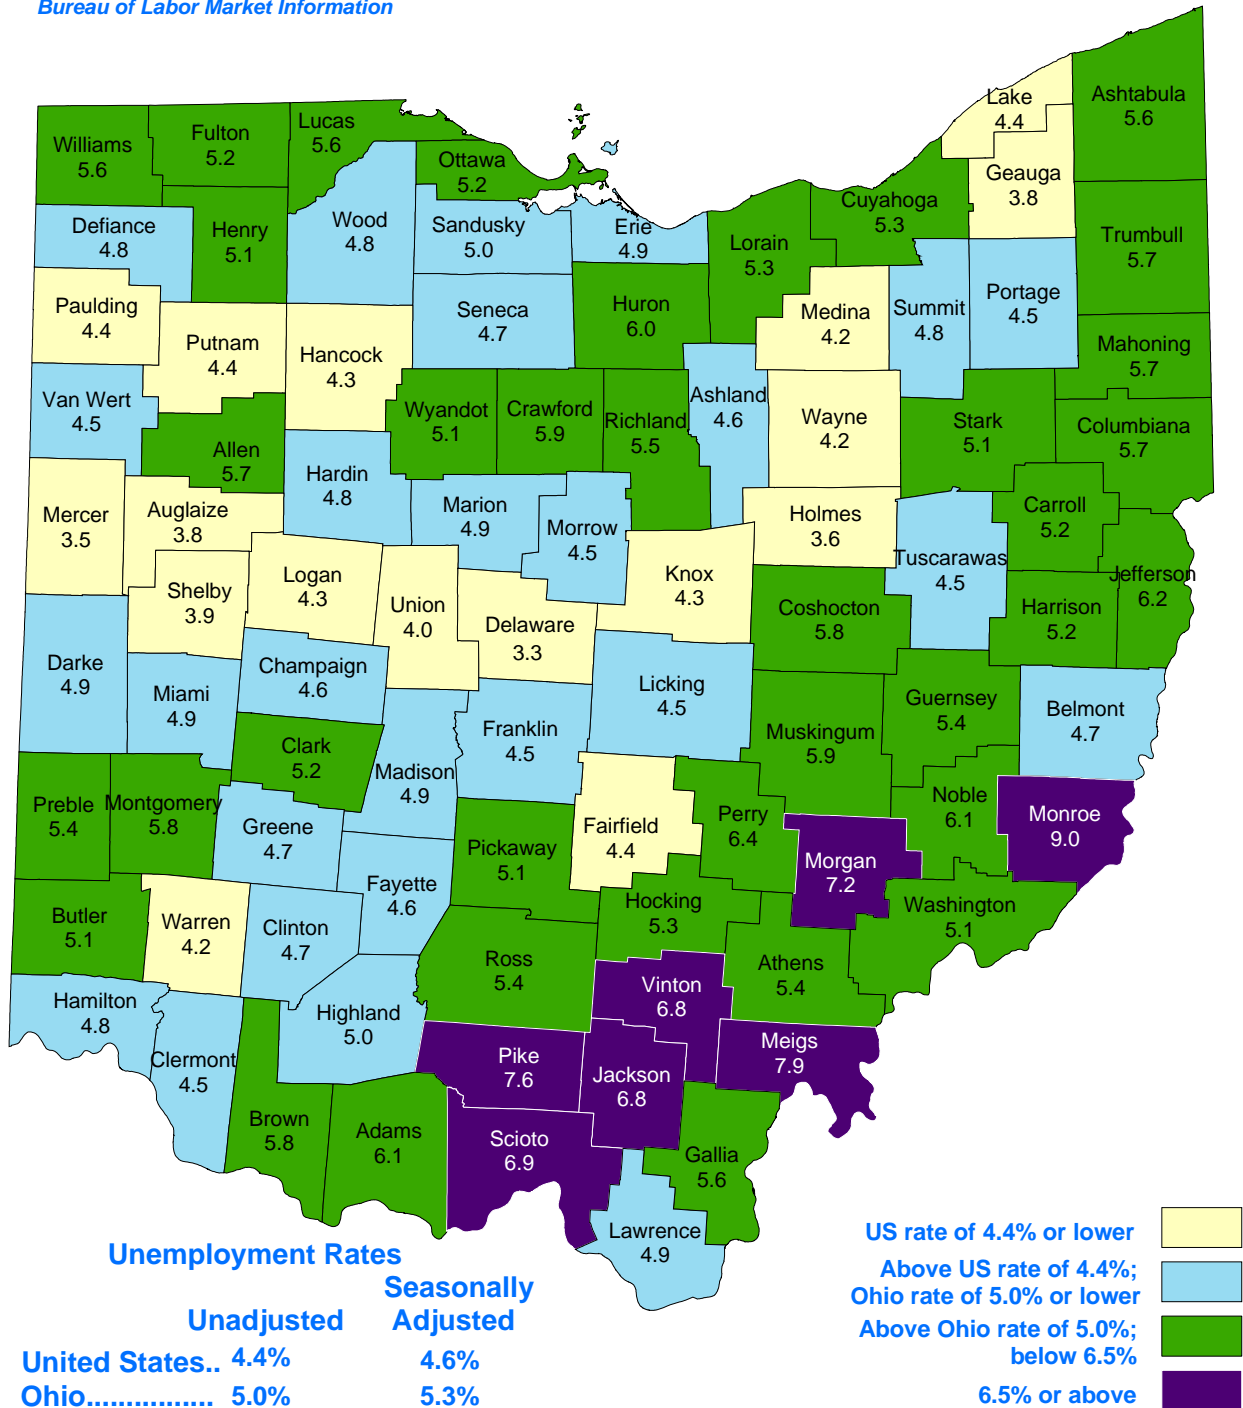

# Civilian Labor Force Estimates September 2006

Office of Workforce Development  
Bureau of Labor Market Information

Ohio Department of Job and Family Services  
 Bob Taft, Governor  
 Barbara Riley, Director