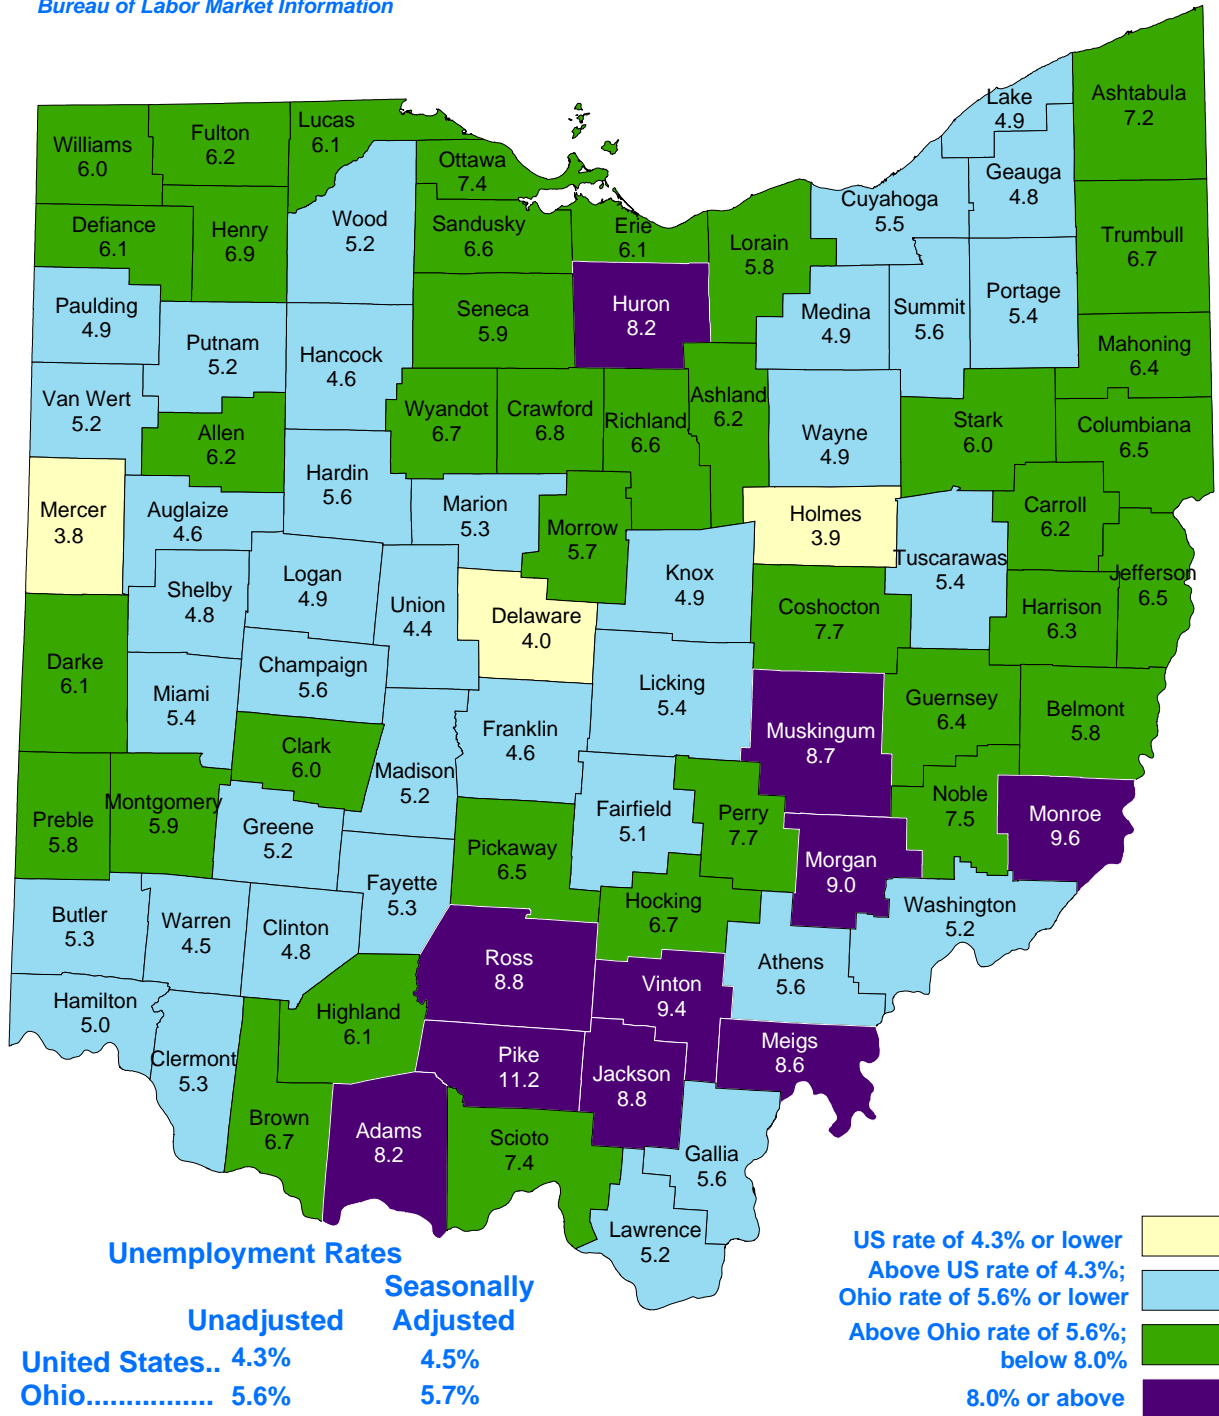

Civilian Labor Force Estimates April 2007

Office of Workforce Development
Bureau of Labor Market Information

Ohio Department of Job and Family Services

Ted Strickland, Governor

Helen Jones-Kelley, Director