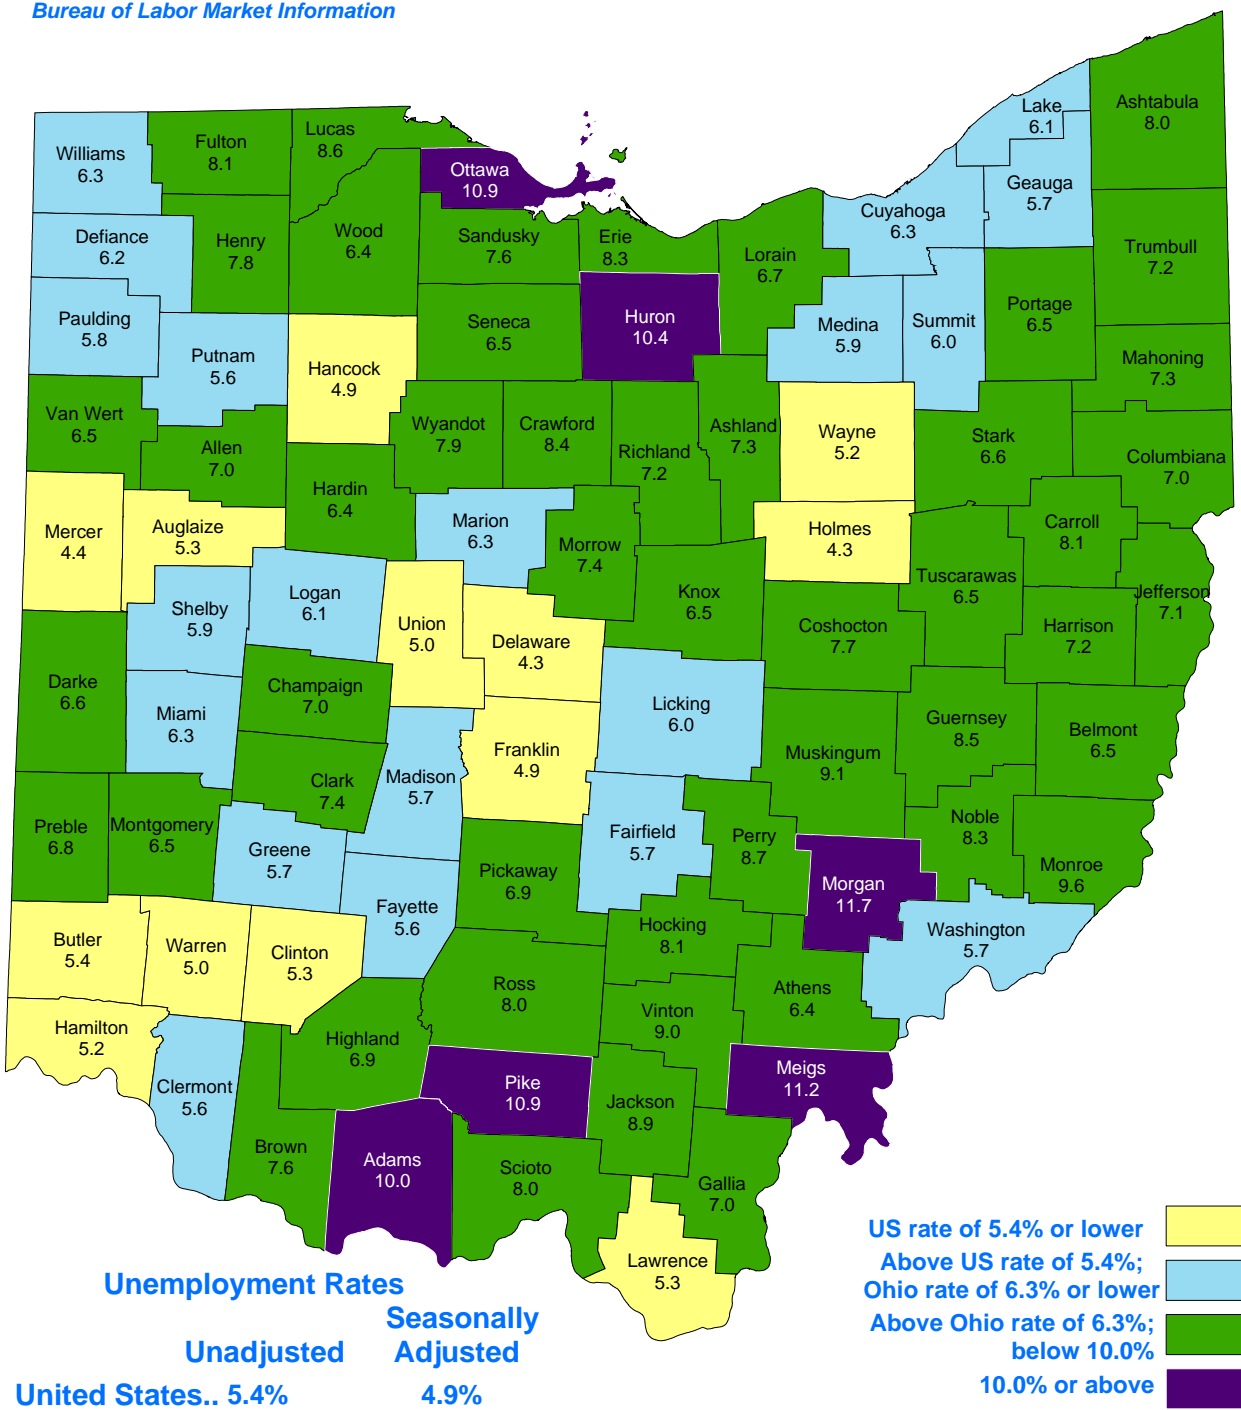

# Civilian Labor Force Estimates

## January 2008

**Ohio Department of Job and Family Services**

*Ted Strickland, Governor*

*Helen E Jones-Kelley, Director*