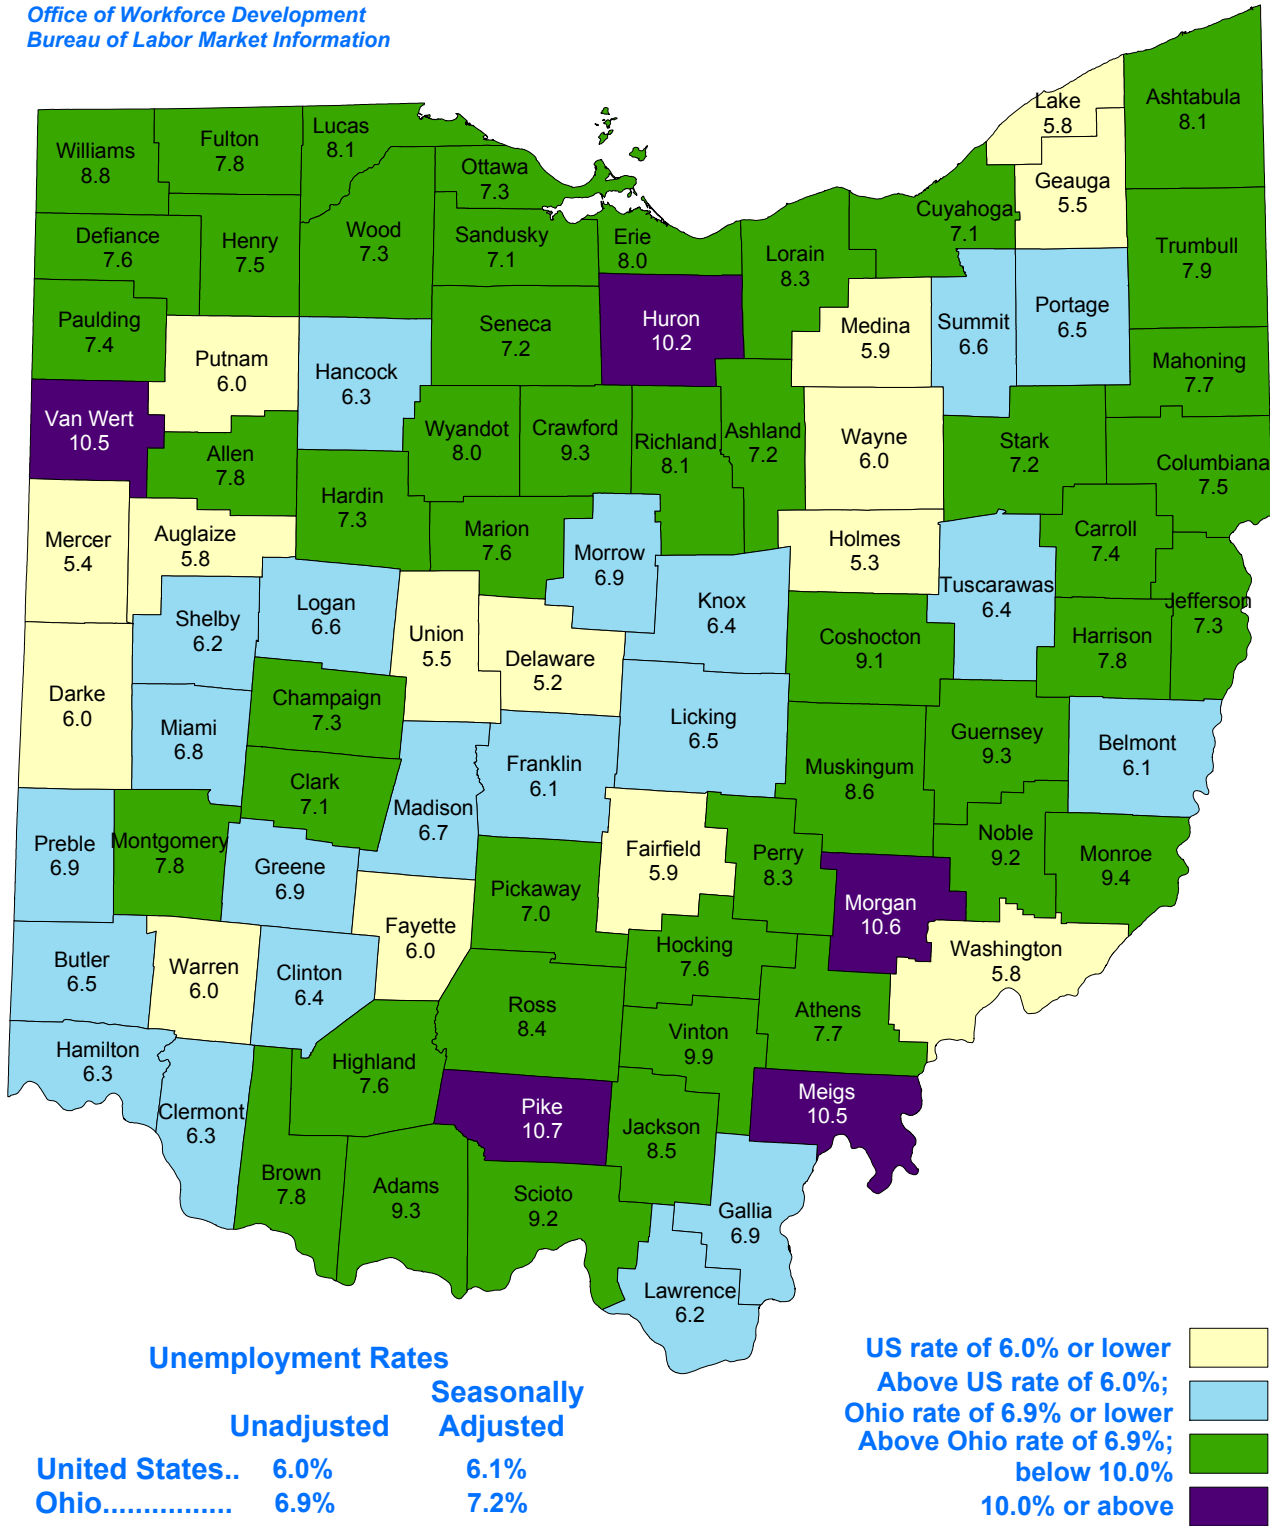

# Civilian Labor Force Estimates September 2008

Office of Workforce Development  
Bureau of Labor Market Information

Ohio Department of Job and Family Services

Ted Strickland, Governor

Helen E. Jones-Kelley, Director