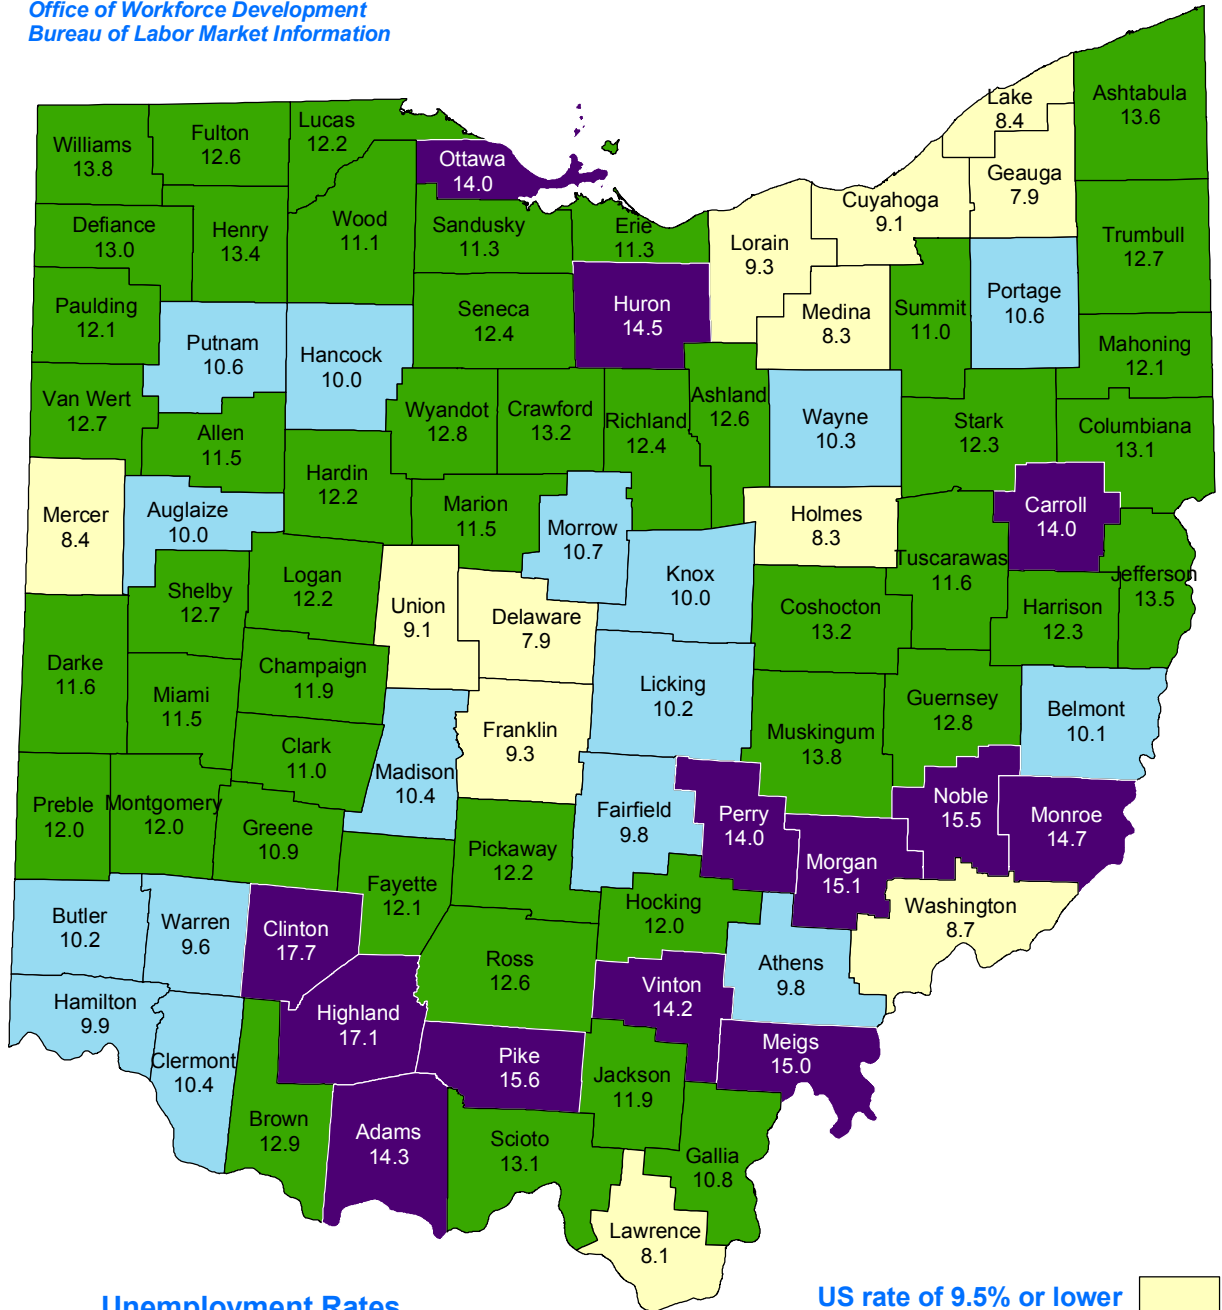

Civilian Labor Force Estimates

April 2010

Office of Workforce Development
Bureau of Labor Market Information

	Unemployment Rates	Seasonally Adjusted
	Unadjusted	Adjusted
United States..	9.5%	9.9%
Ohio.....	10.7%	10.9%

Ohio Department of Job and Family Services

Ted Strickland, Governor

Douglas Lumpkin, Director