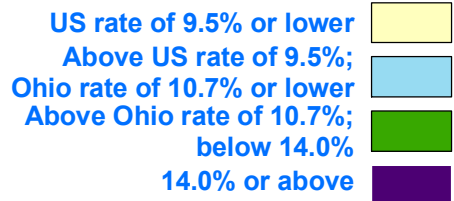

Civilian Labor Force Estimates

April 2010

Office of Workforce Development
Bureau of Labor Market Information

	Unemployment Rates	Seasonally Adjusted
	Unadjusted	Adjusted
United States..	9.5%	9.9%
Ohio.....	10.7%	10.9%