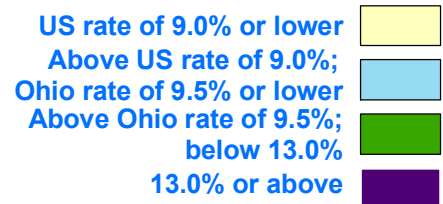

Ohio Not Seasonally Adjusted Unemployment Rates October 2010

Office of Workforce Development
Bureau of Labor Market Information

	Not Seasonally Adjusted	Seasonally Adjusted
United States..	9.0%	9.6%
Ohio.....	9.5%	9.9%