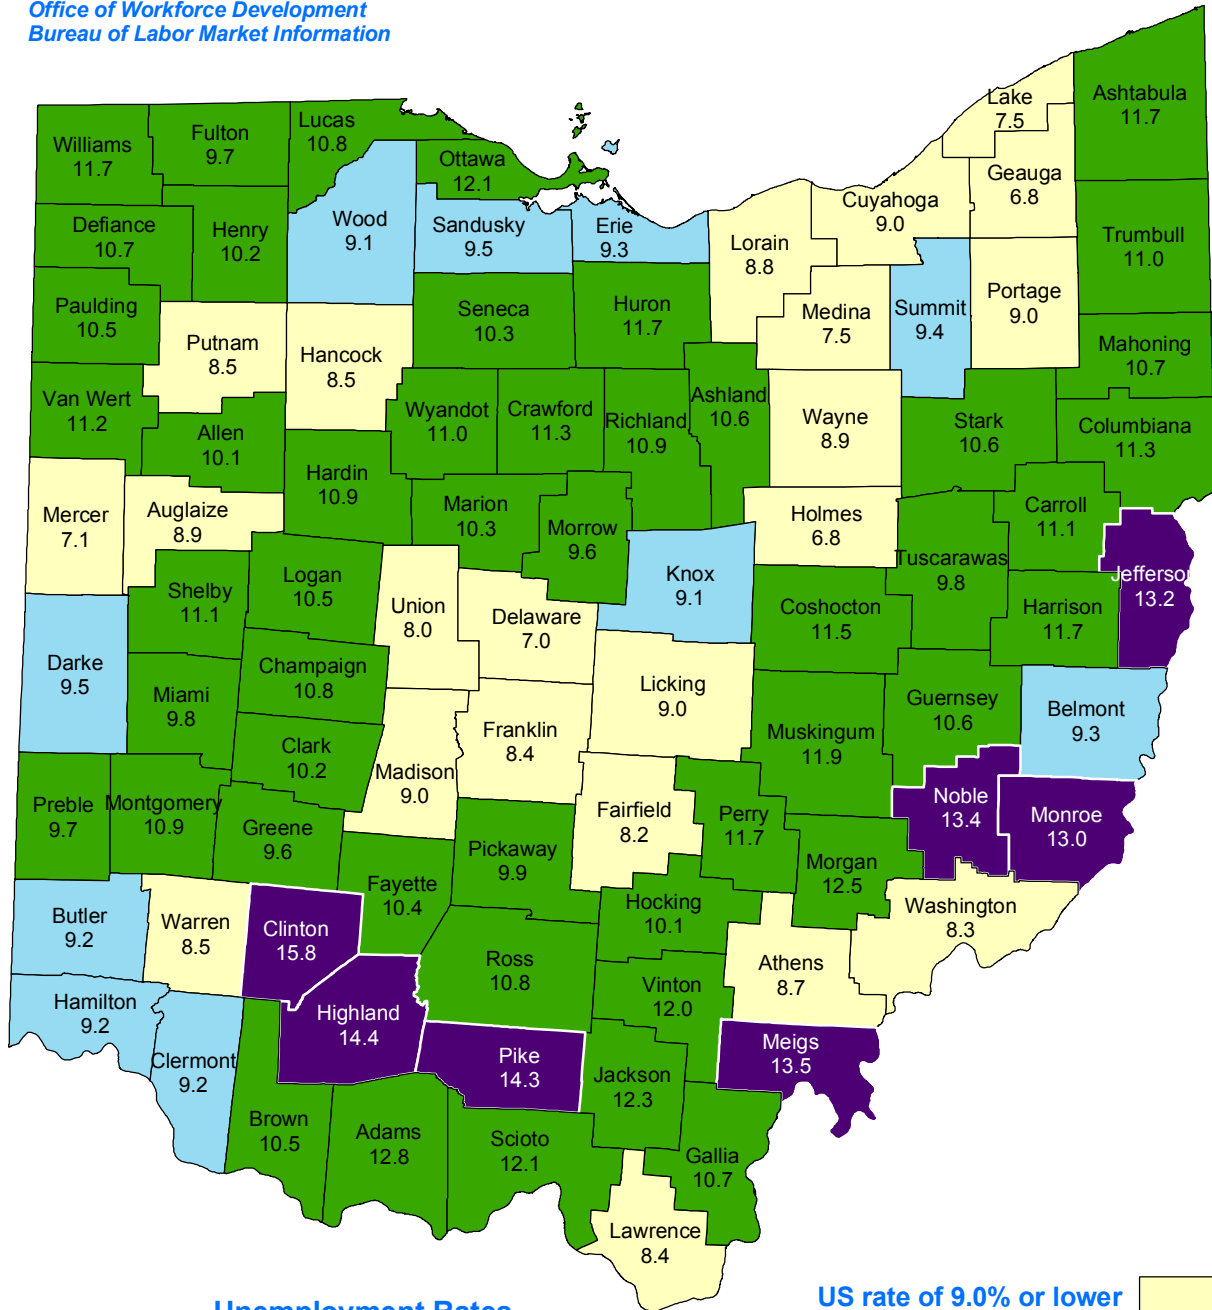

Ohio Not Seasonally Adjusted Unemployment Rates October 2010

Office of Workforce Development
Bureau of Labor Market Information

	Not Seasonally Adjusted	Seasonally Adjusted
United States..	9.0%	9.6%
Ohio.....	9.5%	9.9%

Ohio Department of Job and Family Services

Ted Strickland, Governor

Douglas Lumpkin, Director