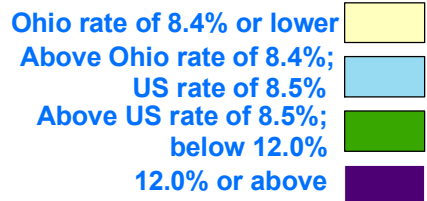

# Ohio Not Seasonally Adjusted Unemployment Rates October 2011

Office of Workforce Development  
Bureau of Labor Market Information

	Not Seasonally Adjusted	Seasonally Adjusted
United States..	8.5%	9.0%
Ohio.....	8.4%	9.0%