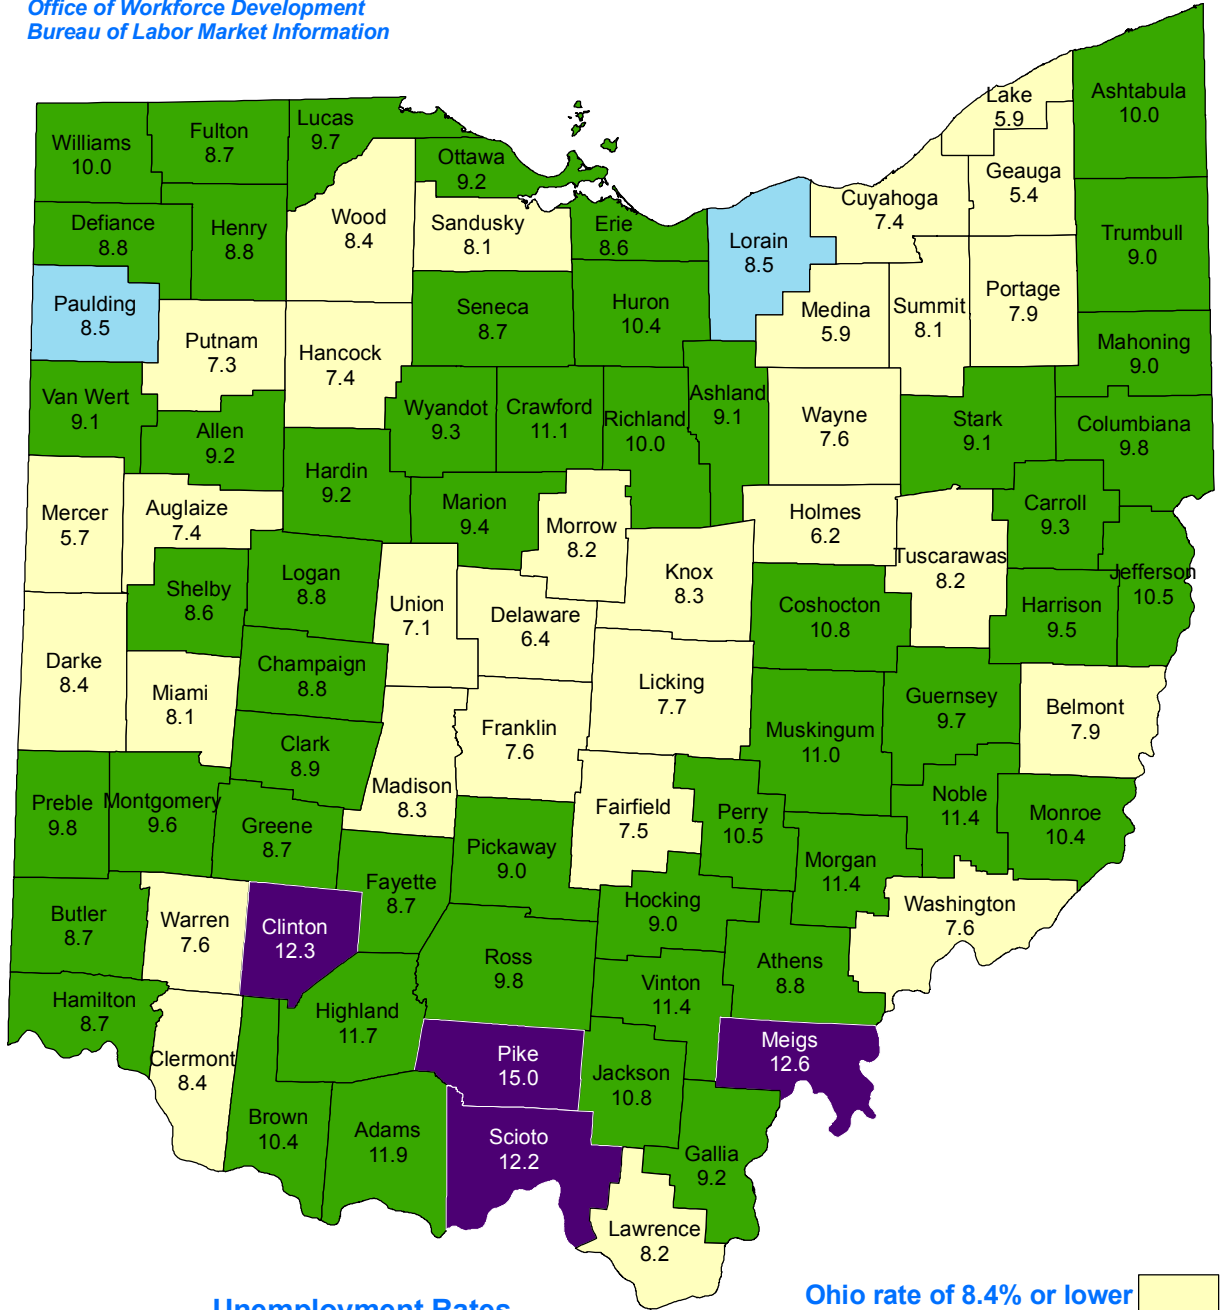

# Ohio Not Seasonally Adjusted Unemployment Rates October 2011

Office of Workforce Development  
Bureau of Labor Market Information

	Not Seasonally Adjusted	Seasonally Adjusted
United States..	8.5%	9.0%
Ohio.....	8.4%	9.0%

Ohio Department of Job and Family Services

John R. Kasich, Governor

Michael B. Colbert, Director