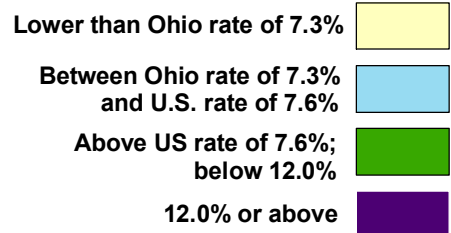

# Ohio Not Seasonally Adjusted Unemployment Rates March 2013

Office of Workforce Development  
Bureau of Labor Market Information

	Not Seasonally Adjusted	Seasonally Adjusted
United States..	7.6%	7.6%
Ohio.....	7.3%	7.1%