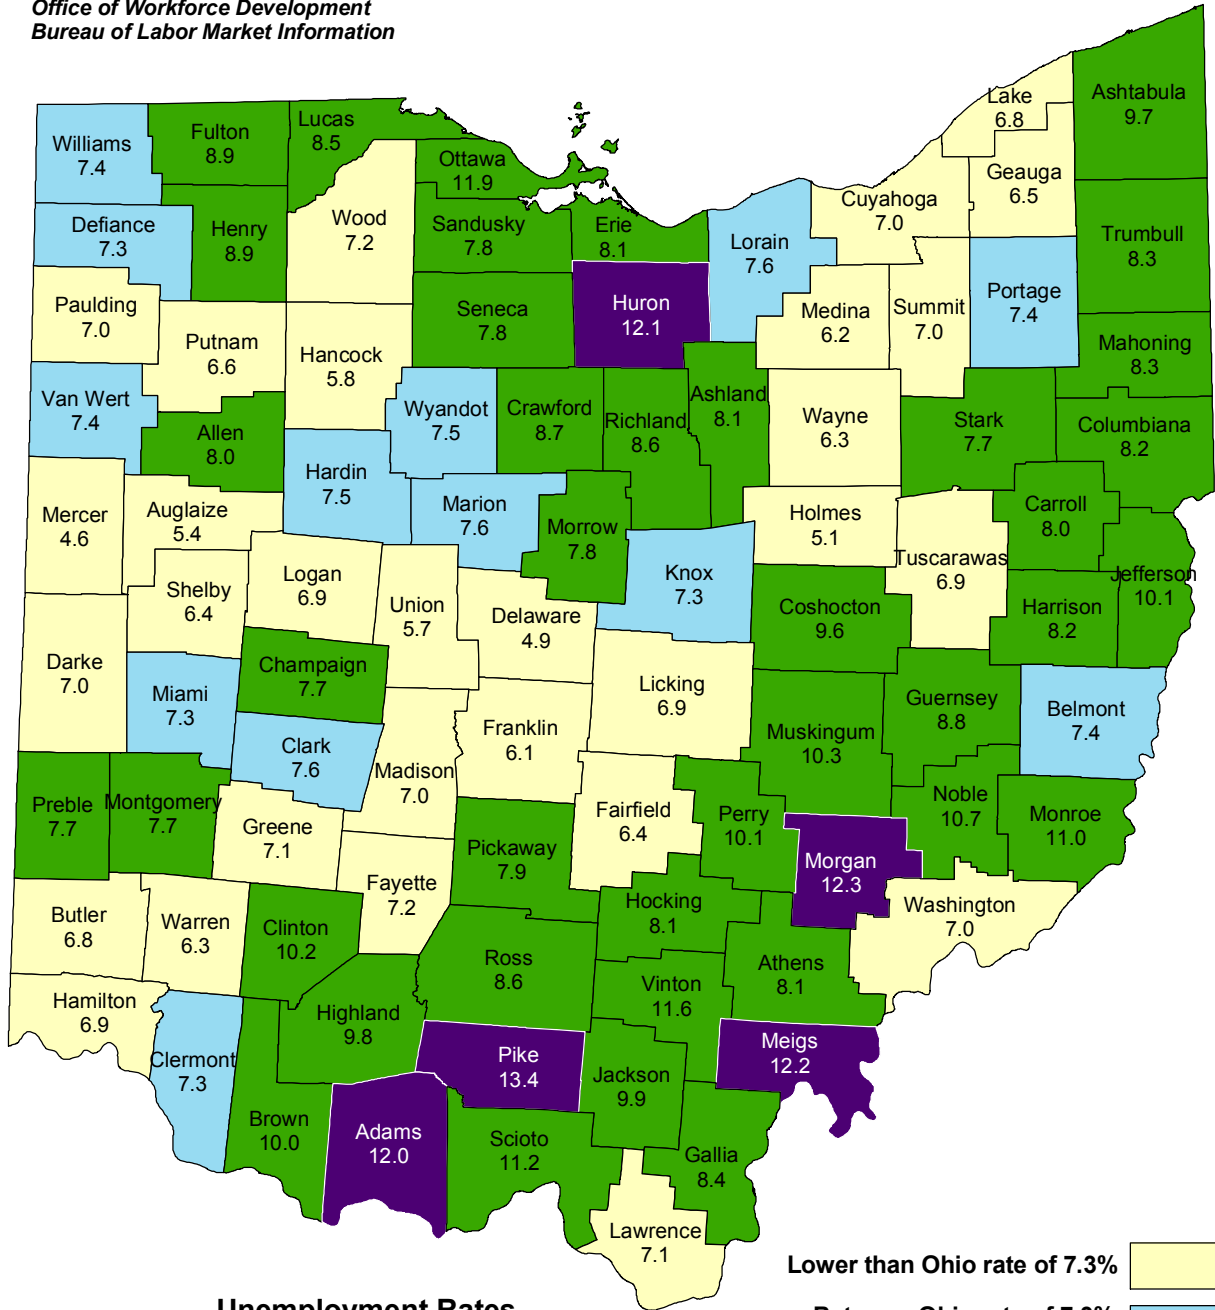

# Ohio Not Seasonally Adjusted Unemployment Rates March 2013

Office of Workforce Development  
Bureau of Labor Market Information

	Not Seasonally Adjusted	Seasonally Adjusted
United States..	7.6%	7.6%
Ohio.....	7.3%	7.1%

Ohio Department of Job and Family Services

John R. Kasich, Governor

Michael B. Colbert, Director