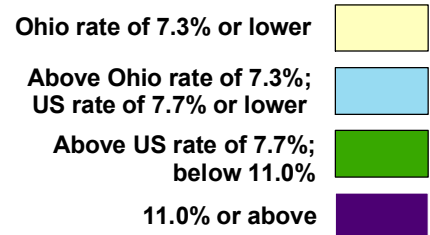

Ohio Not Seasonally Adjusted Unemployment Rates July 2013

Office of Workforce Development
Bureau of Labor Market Information

Unemployment Rates

	Not Seasonally Adjusted	Seasonally Adjusted
United States..	7.7%	7.4%
Ohio.....	7.3%	7.2%