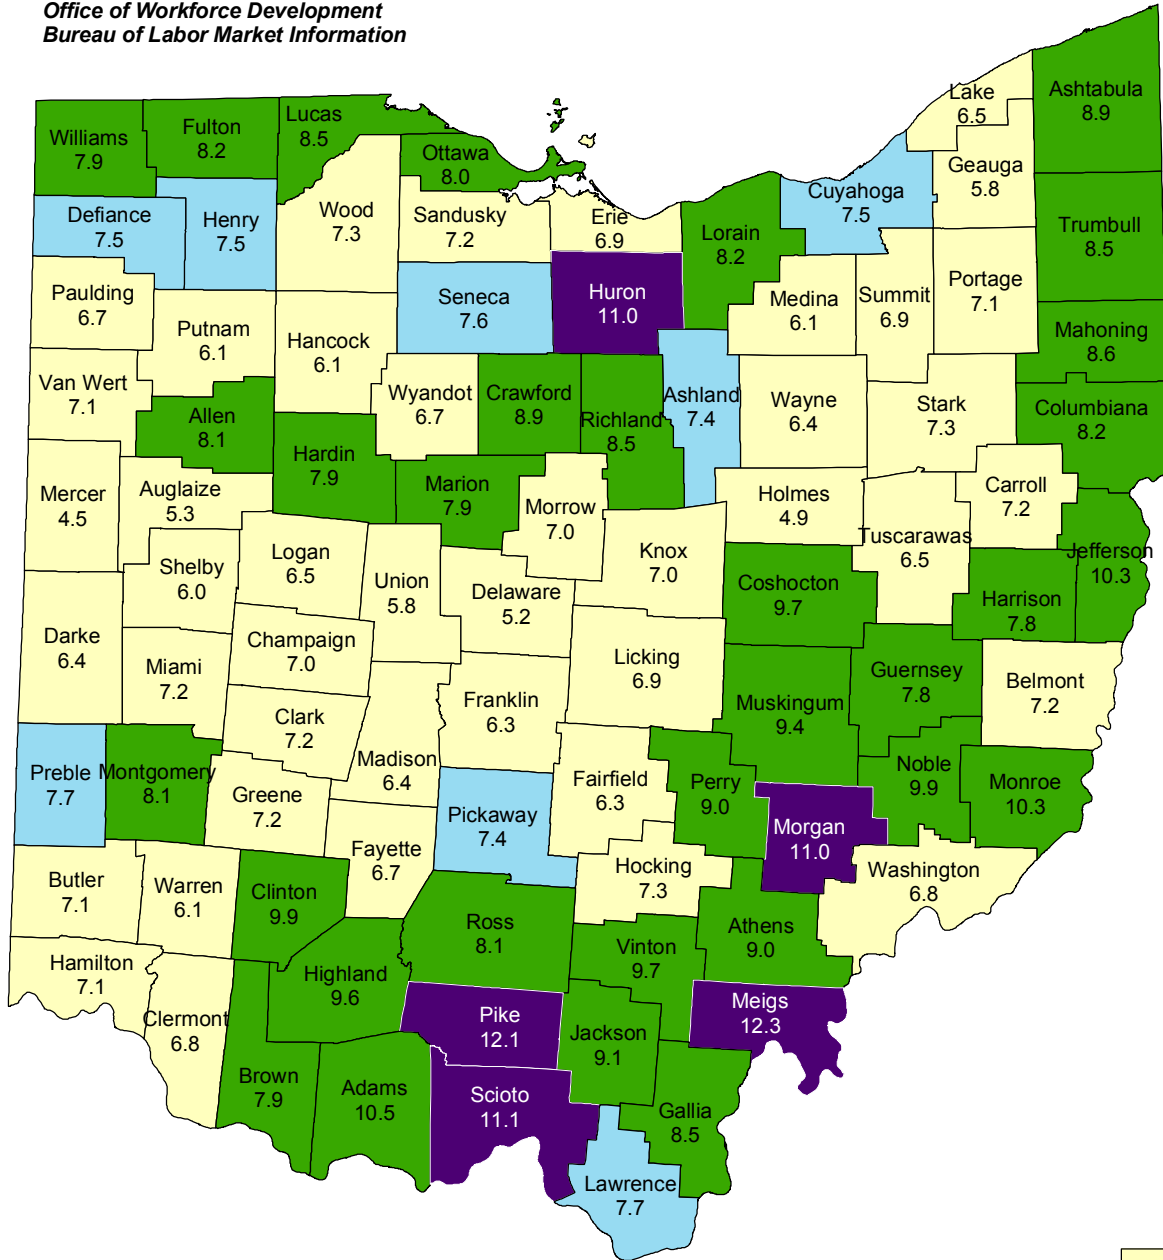

Ohio Not Seasonally Adjusted Unemployment Rates July 2013

Office of Workforce Development
Bureau of Labor Market Information

Unemployment Rates

	Not Seasonally Adjusted	Seasonally Adjusted
United States..	7.7%	7.4%
Ohio.....	7.3%	7.2%

Ohio Department of Job and Family Services

John R. Kasich, **Governor**

Michael B. Colbert, **Director**