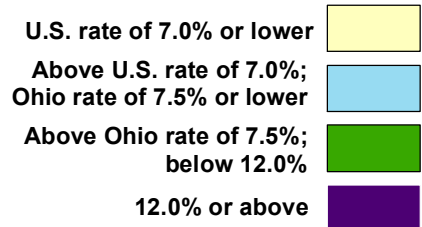

Ohio Not Seasonally Adjusted Unemployment Rates January 2014

Office of Workforce Development
Bureau of Labor Market Information

Unemployment Rates
Not Seasonally Adjusted **Seasonally Adjusted**
 United States.. 7.0% 6.6%
 Ohio..... 7.5% 6.9%