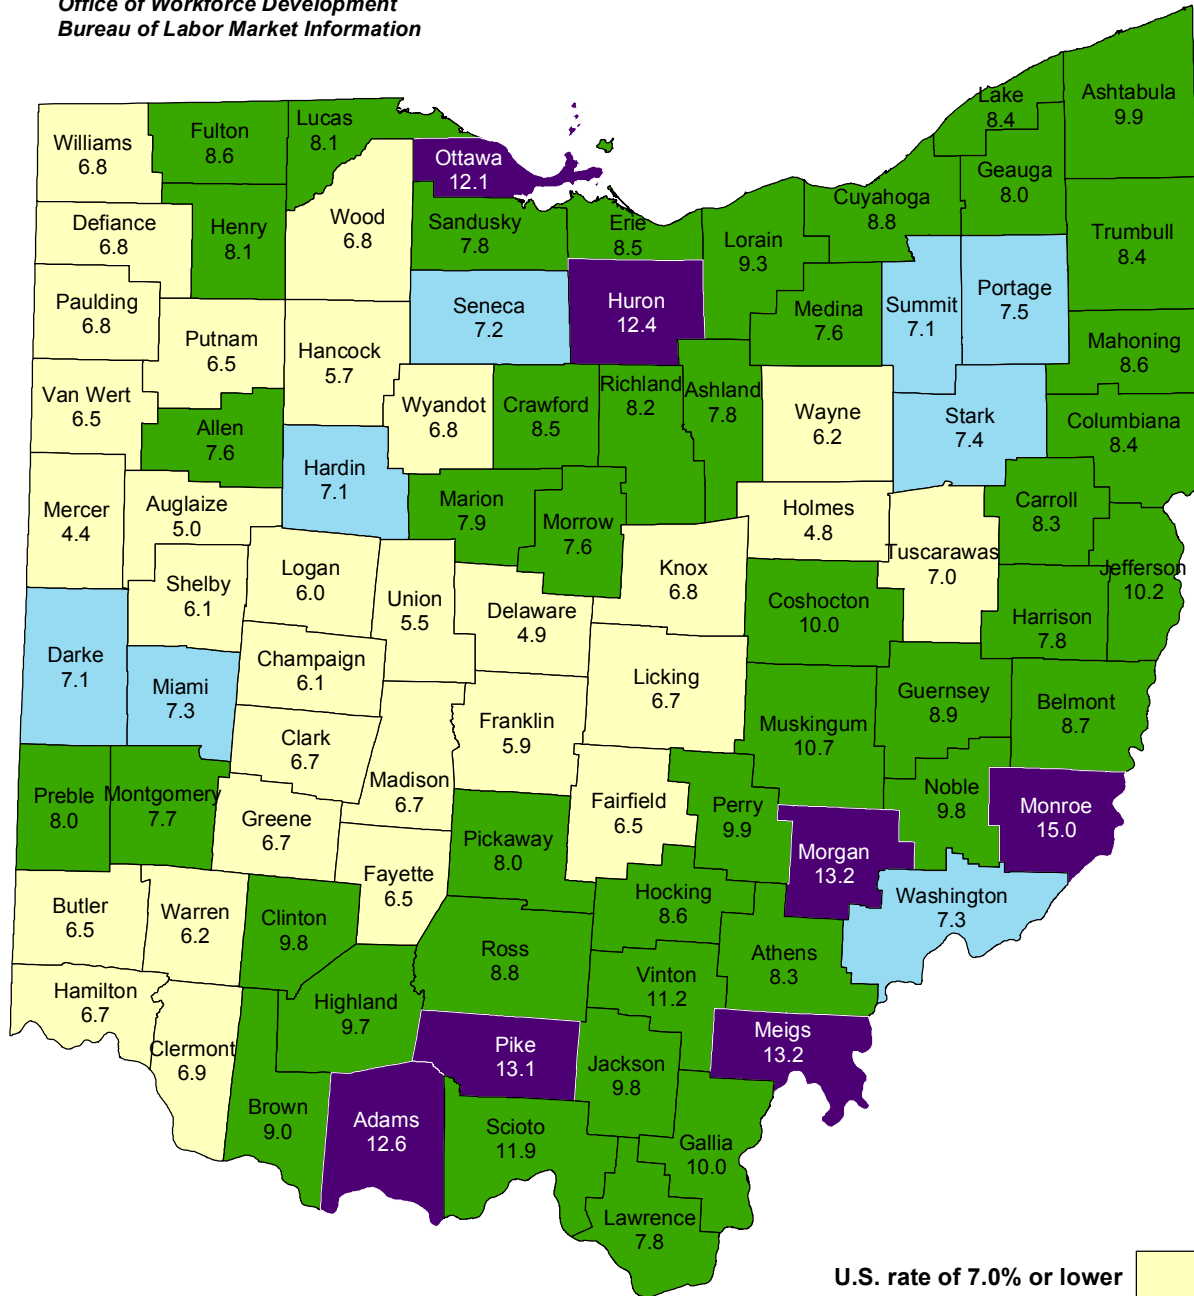

Ohio Not Seasonally Adjusted Unemployment Rates January 2014

Office of Workforce Development
Bureau of Labor Market Information

Unemployment Rates
Not Seasonally Adjusted **Seasonally Adjusted**
 United States.. 7.0% 6.6%
 Ohio..... 7.5% 6.9%

Ohio Department of Job and Family Services

John R. Kasich, Governor

Cynthia C. Dungey, Director