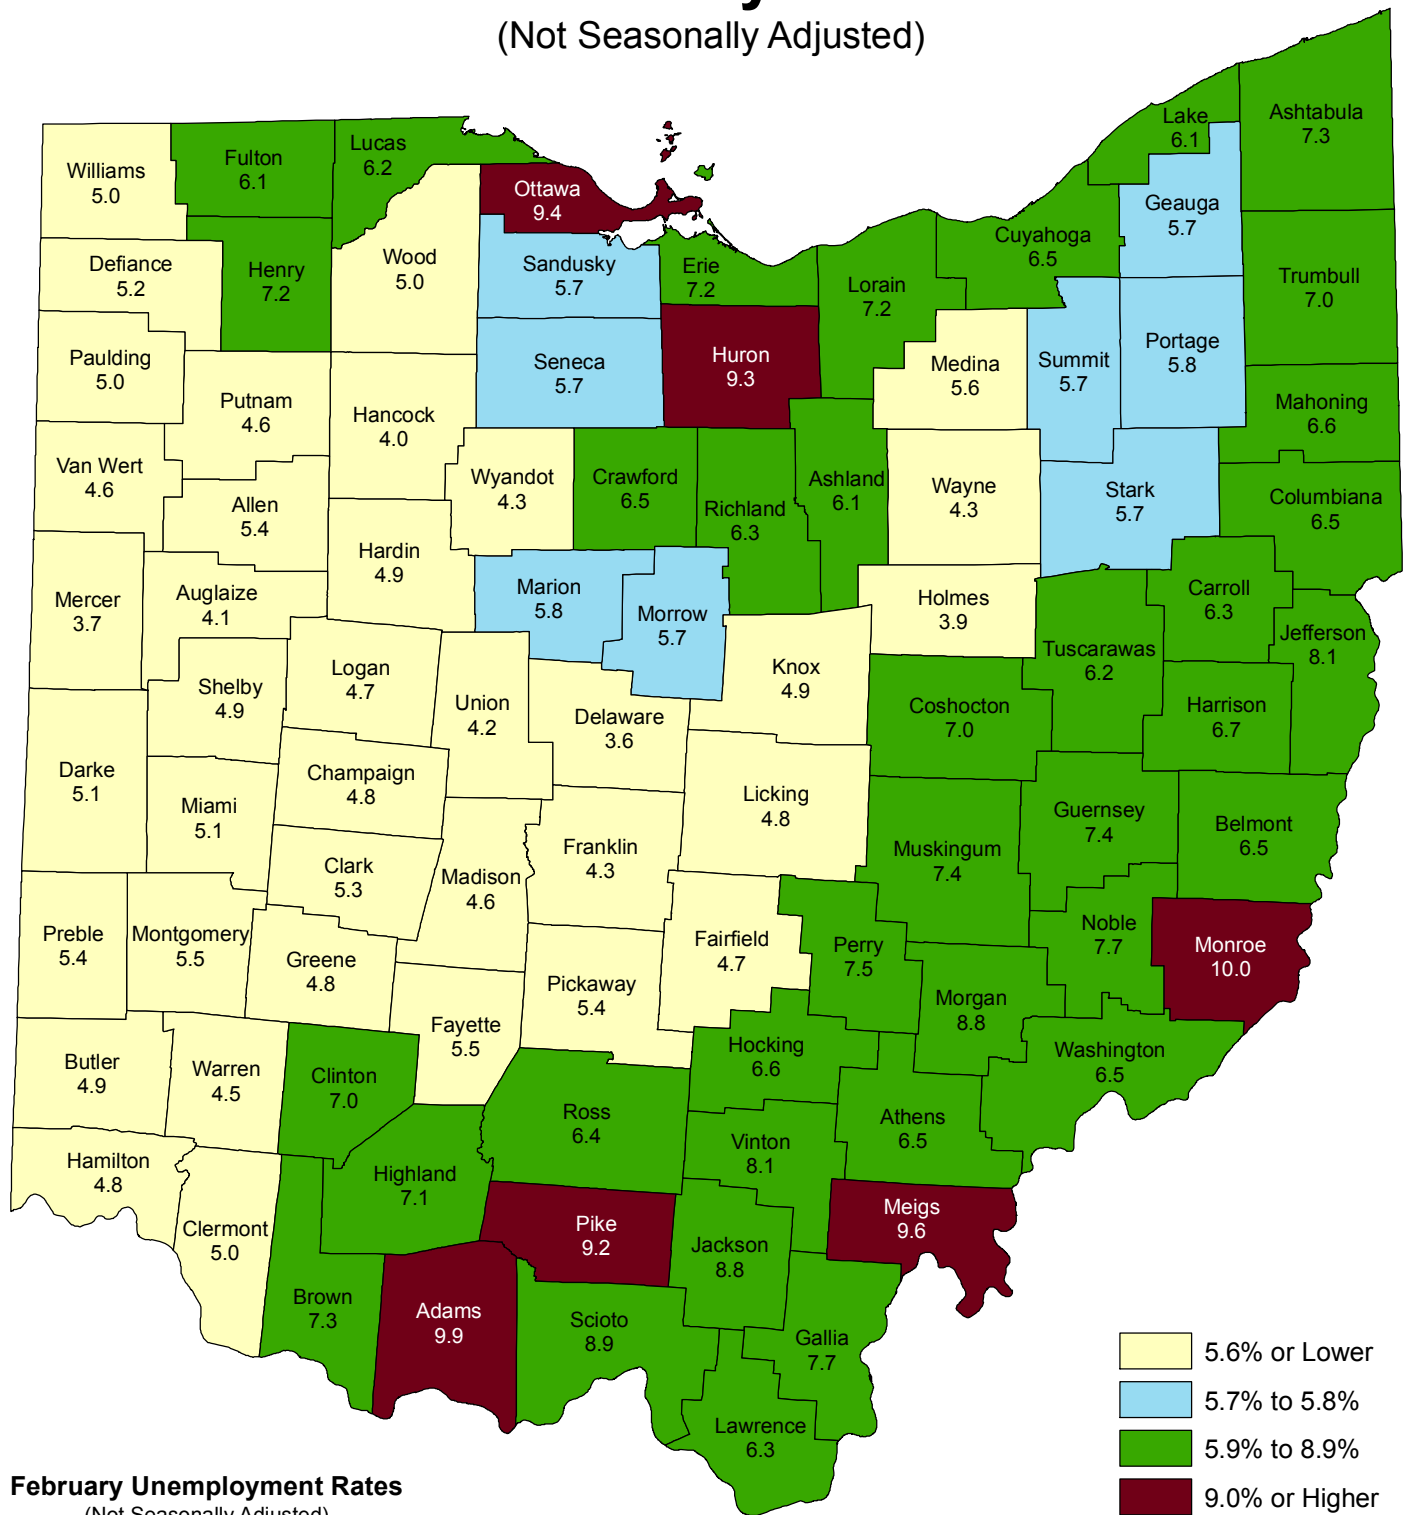

Ohio Unemployment Rates

February 2015

(Not Seasonally Adjusted)

February Unemployment Rates
 (Not Seasonally Adjusted)
 United States 5.8%
 Ohio 5.6%

Ohio Department of Job and Family Services
 Office of Workforce Development - Bureau of Labor Market Information