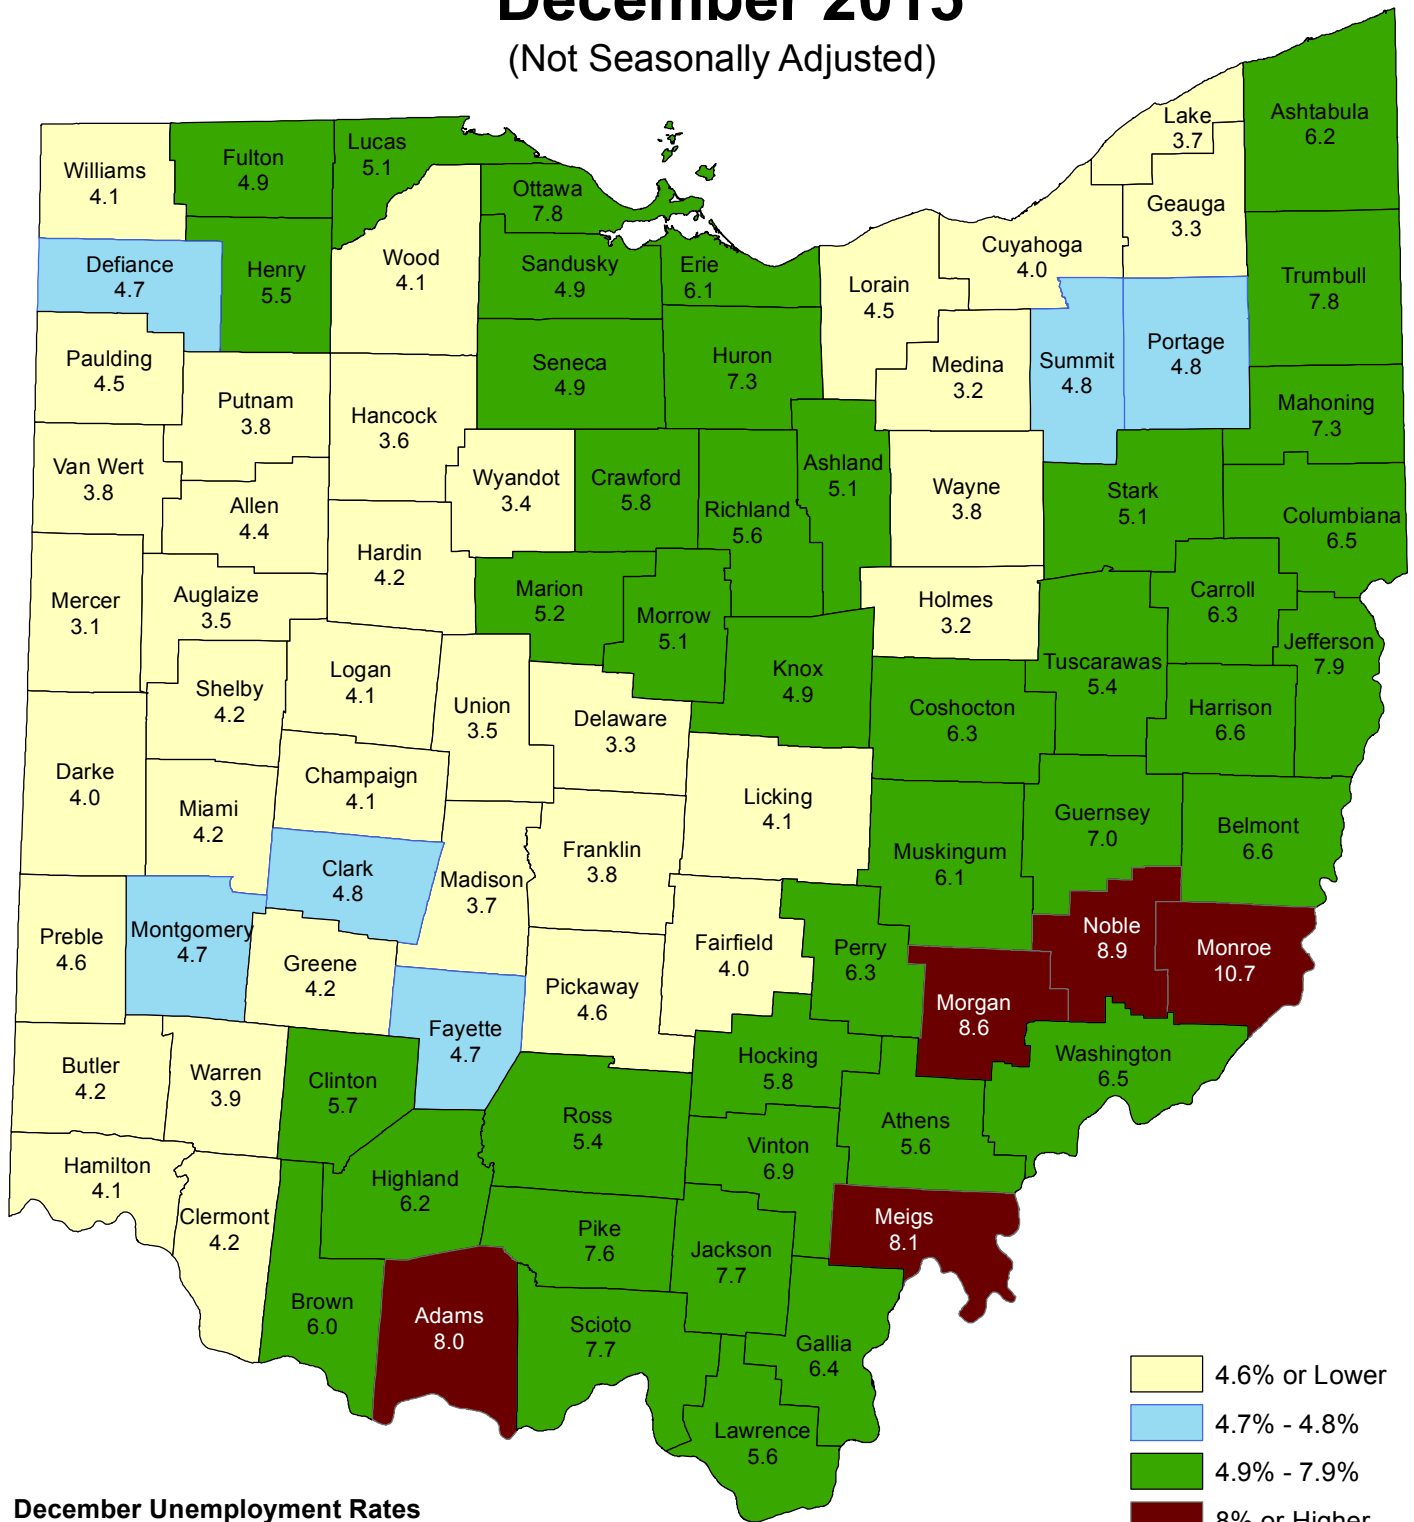

Ohio Unemployment Rates

December 2015

(Not Seasonally Adjusted)

December Unemployment Rates

(Not Seasonally Adjusted)

United States 4.8%

Ohio 4.6%

Ohio Department of Job and Family Services

Office of Workforce Development - Bureau of Labor Market Information

John R. Kasich, Governor

Cynthia C. Dungey, Director