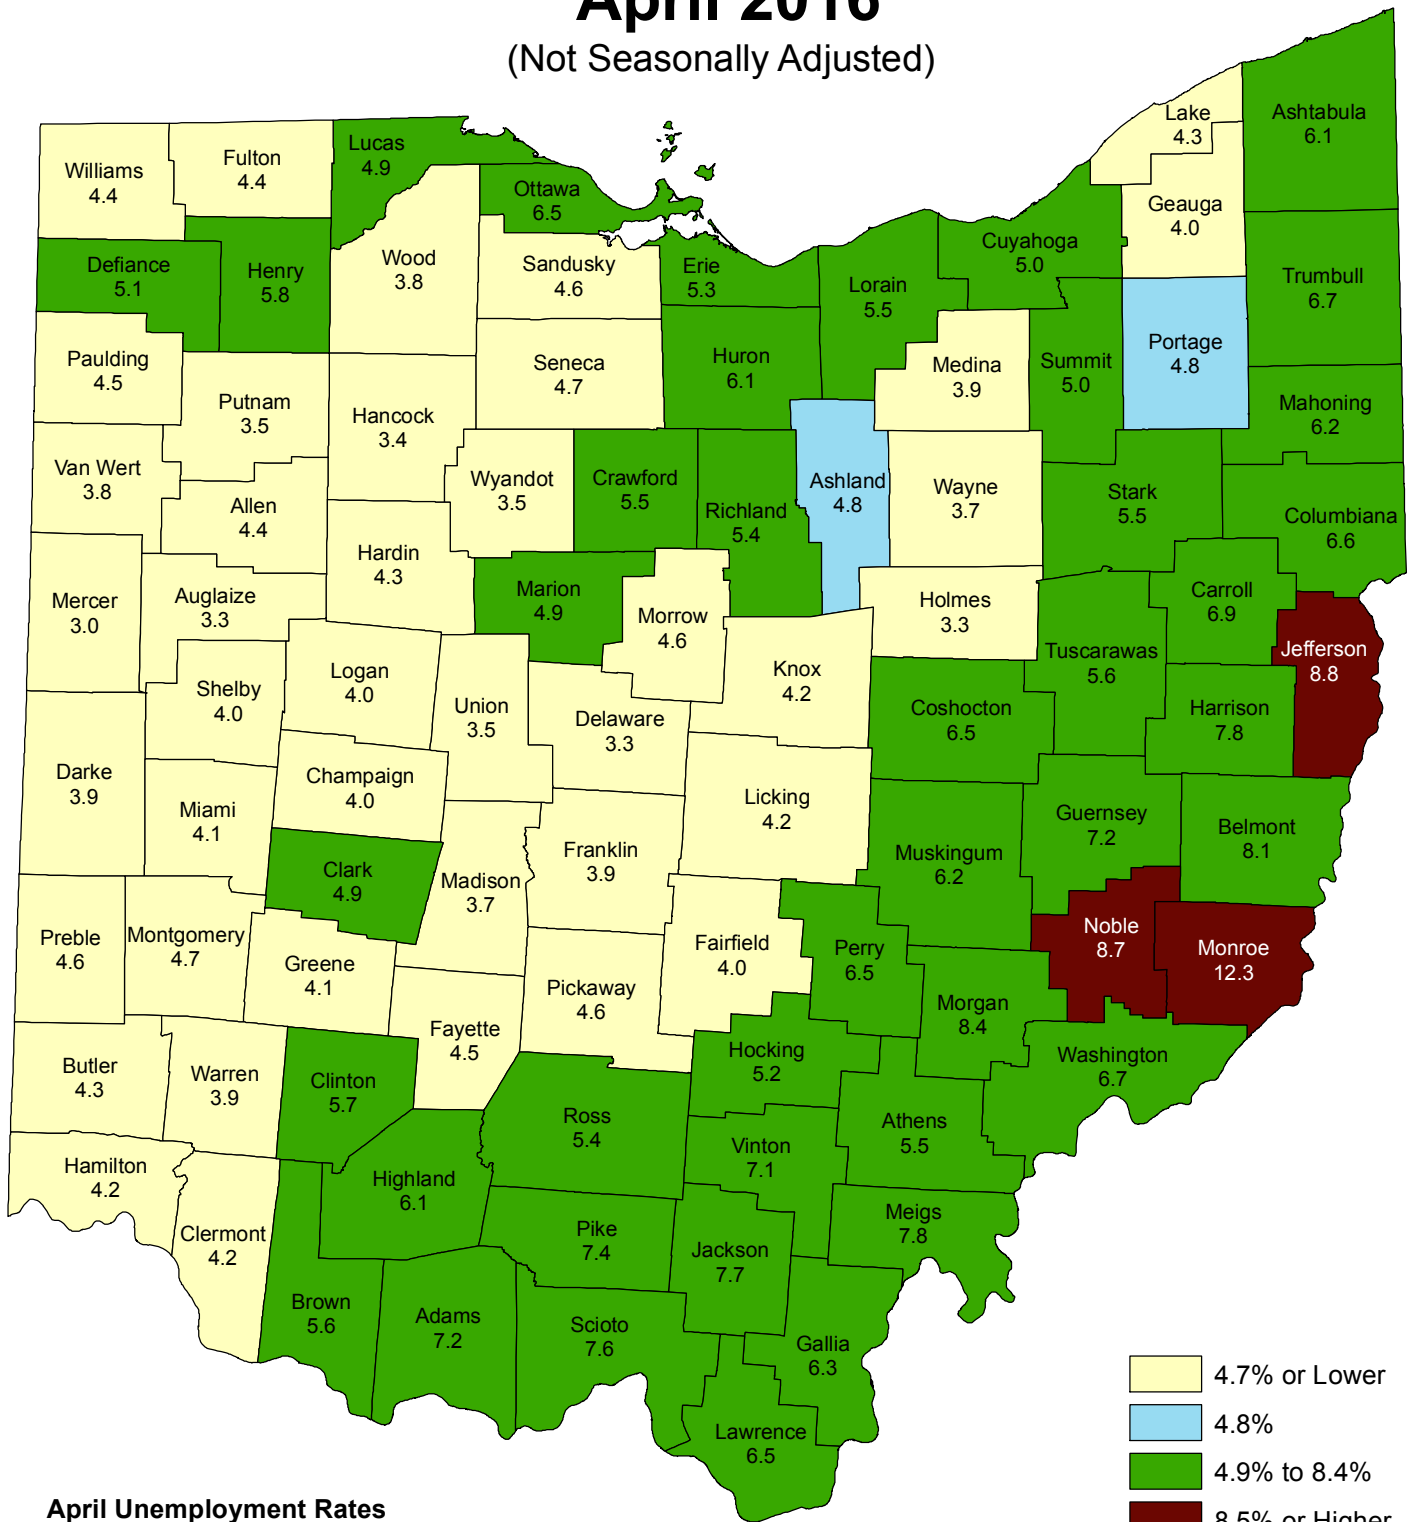

Ohio Unemployment Rates

April 2016

(Not Seasonally Adjusted)

April Unemployment Rates

(Not Seasonally Adjusted)

United States 4.7%

Ohio 4.8%

Ohio Department of Job and Family Services

Office of Workforce Development - Bureau of Labor Market Information

John R. Kasich, Governor

Cynthia C. Dungey, Director