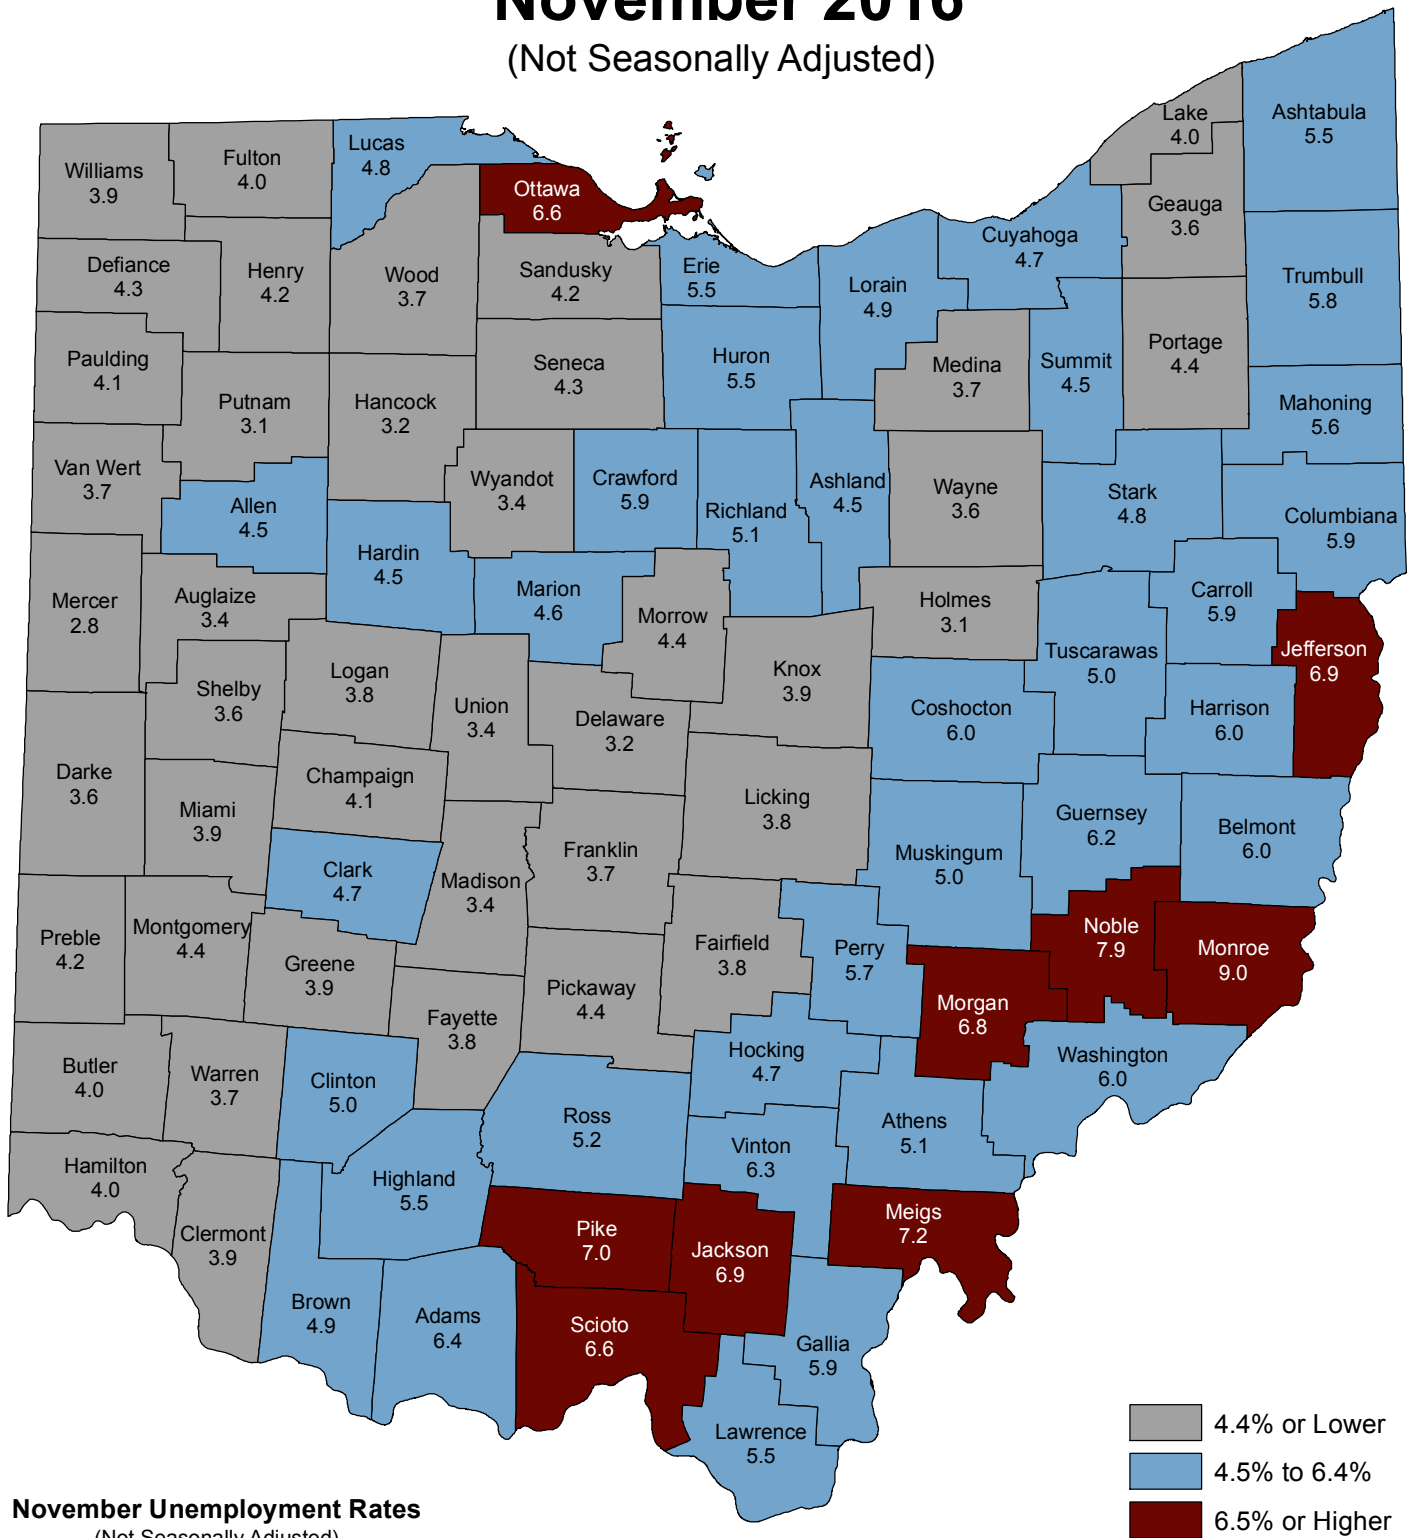

# Ohio Unemployment Rates

## November 2016

(Not Seasonally Adjusted)

**November Unemployment Rates**  
(Not Seasonally Adjusted)  
United States 4.4%  
Ohio 4.4%

**Ohio Department of Job and Family Services**  
Office of Workforce Development - Bureau of Labor Market Information