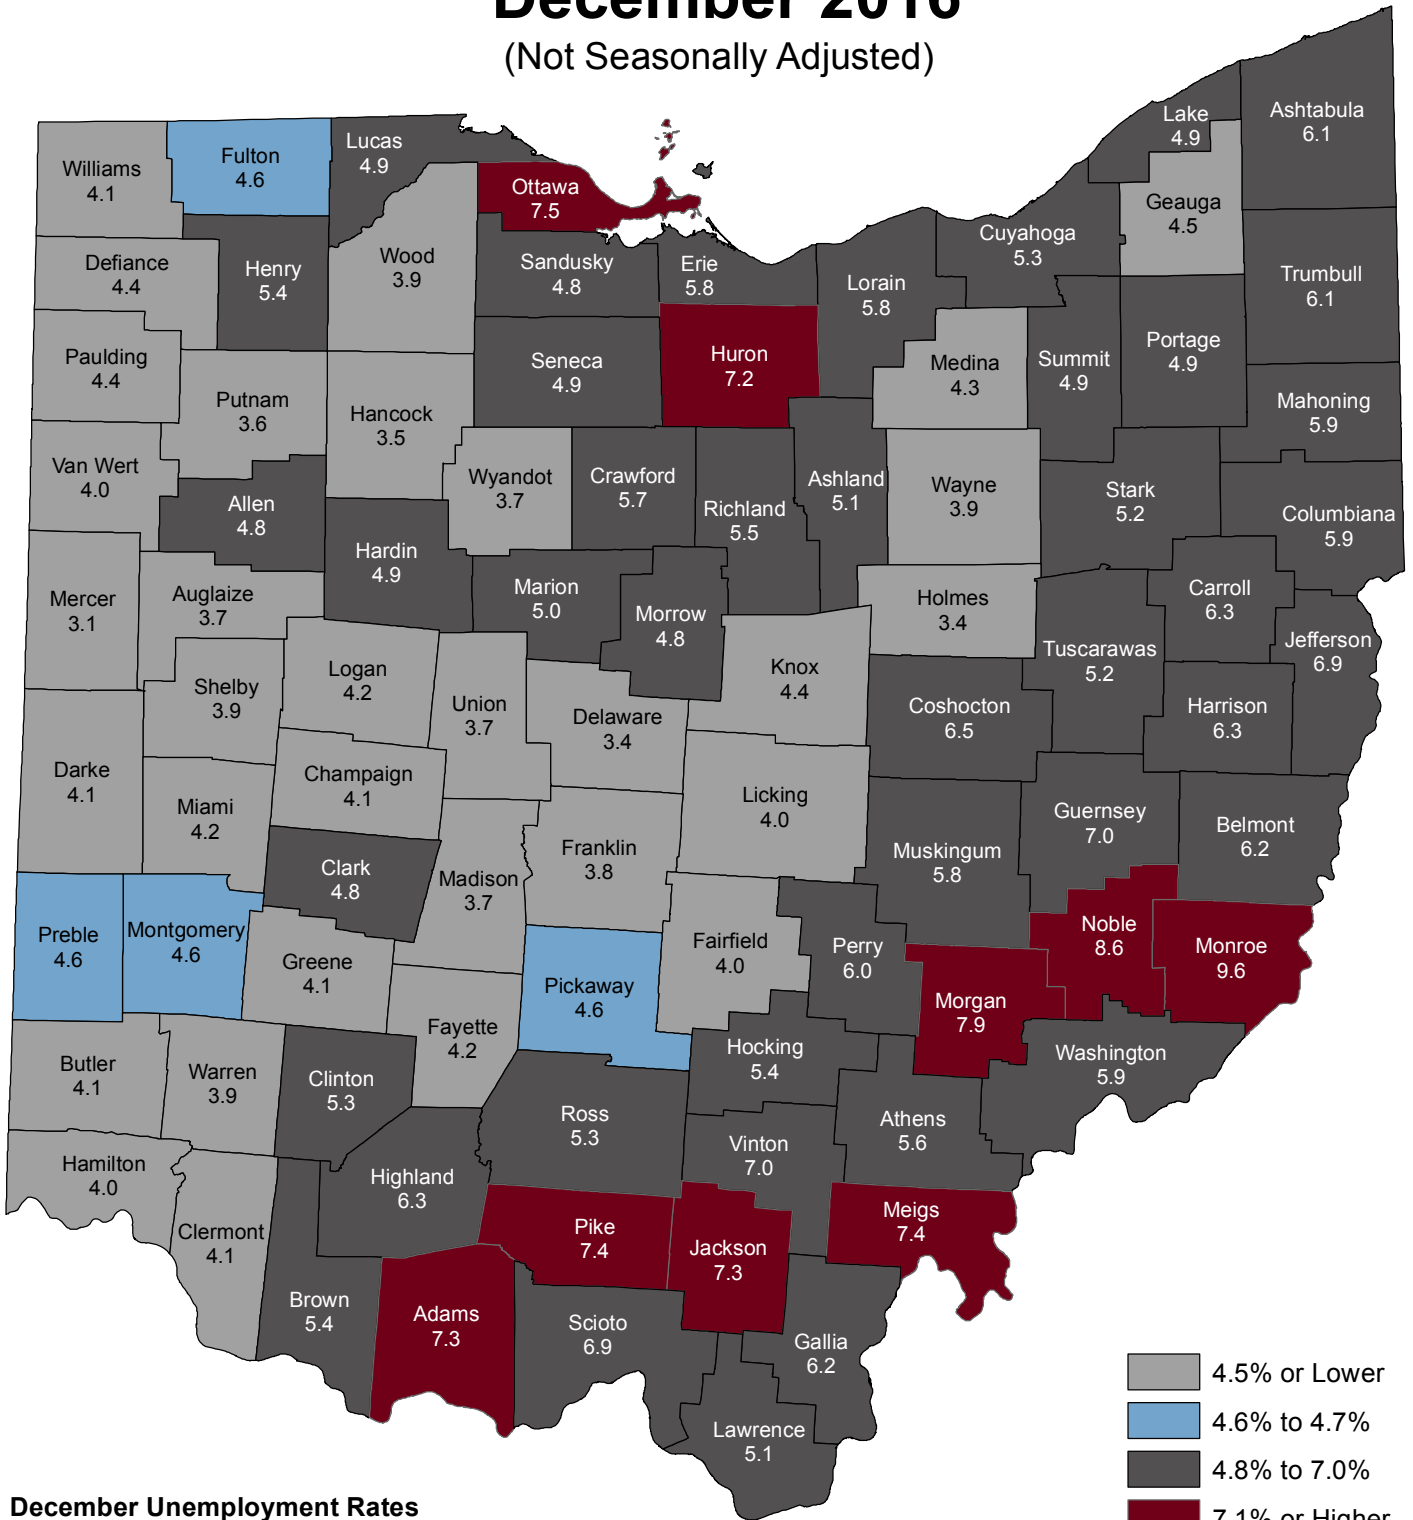

Ohio Unemployment Rates

December 2016

(Not Seasonally Adjusted)

December Unemployment Rates

(Not Seasonally Adjusted)

United States 4.5%
Ohio 4.7%

Ohio Department of Job and Family Services

Office of Workforce Development - Bureau of Labor Market Information

John R. Kasich, Governor

Cynthia C. Dungey, Director