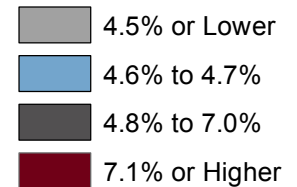

Ohio Unemployment Rates

December 2016

(Not Seasonally Adjusted)

December Unemployment Rates

(Not Seasonally Adjusted)

United States 4.5%
Ohio 4.7%

Ohio Department of Job and Family Services

Office of Workforce Development - Bureau of Labor Market Information