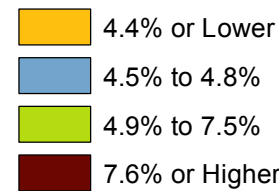

Ohio Unemployment Rates

February 2018

(Not Seasonally Adjusted)

February Unemployment Rates

(Not Seasonally Adjusted)

United States 4.4%
Ohio 4.8%

Ohio Department of Job and Family Services

Office of Workforce Development - Bureau of Labor Market Information