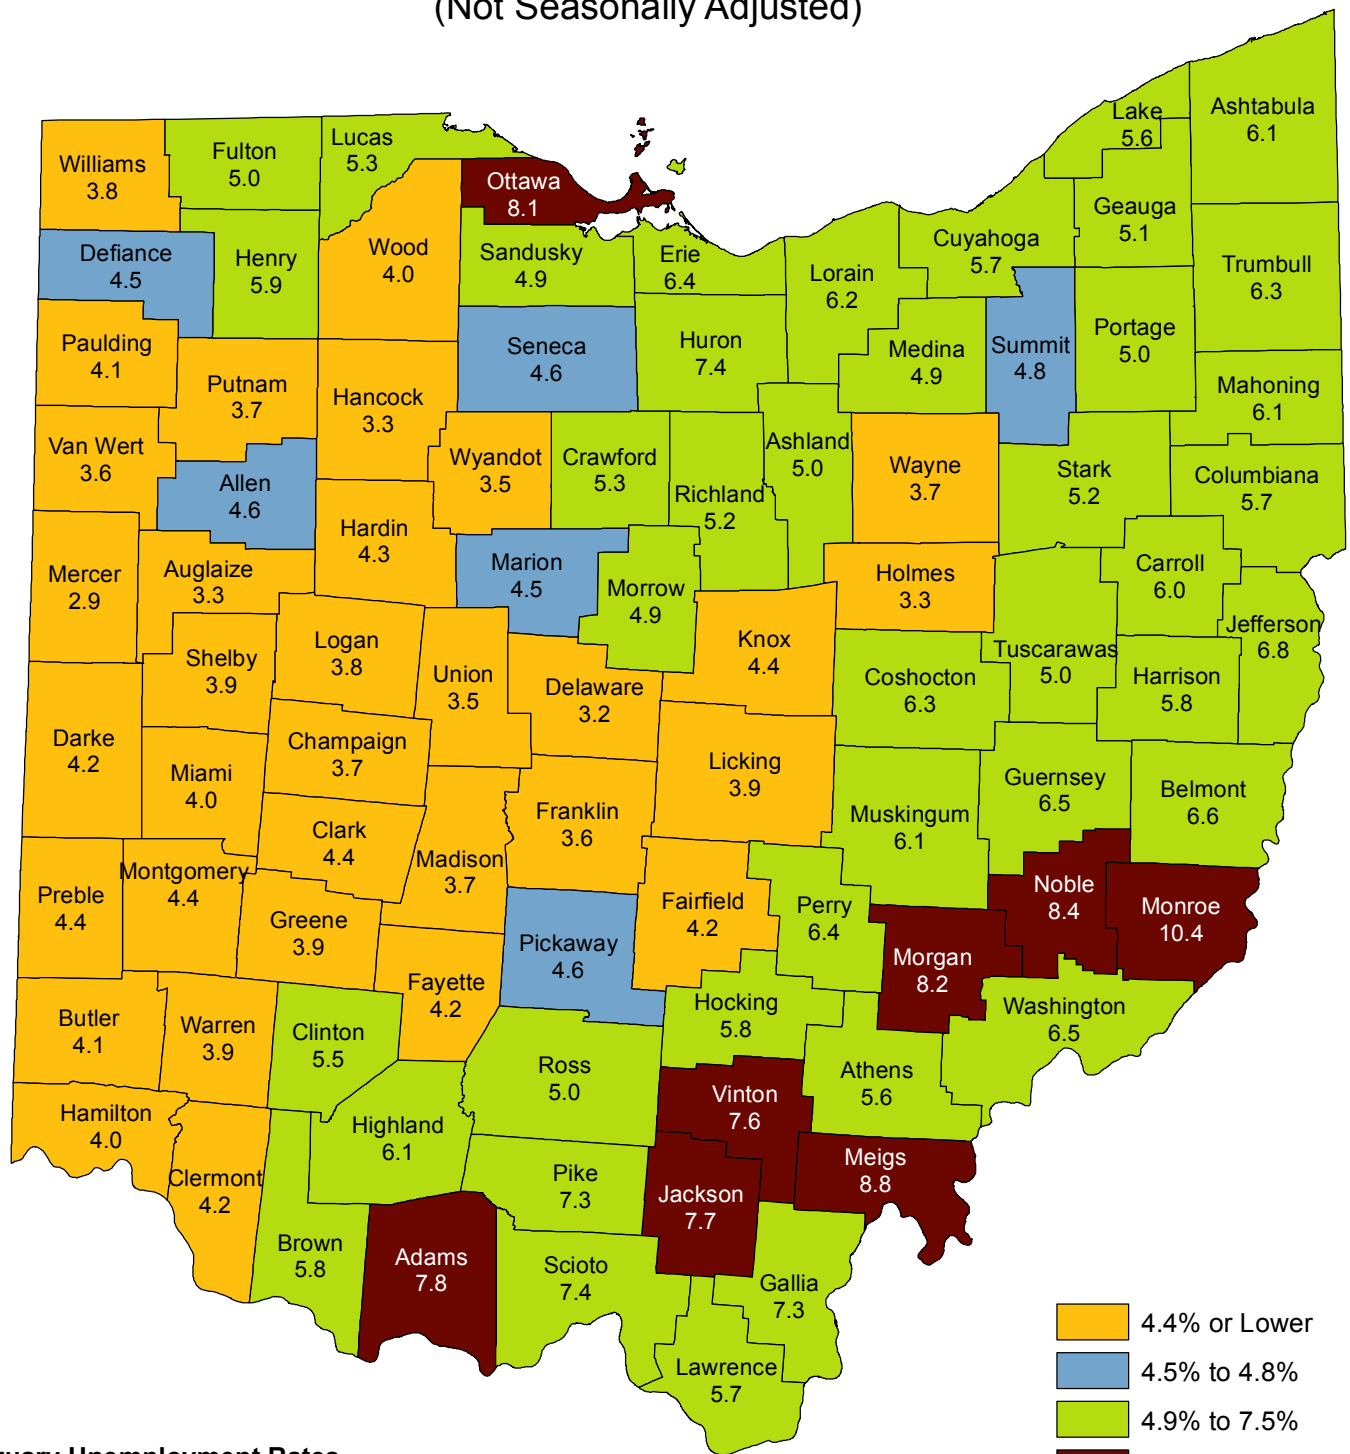

Ohio Unemployment Rates

February 2018

(Not Seasonally Adjusted)

February Unemployment Rates

(Not Seasonally Adjusted)

United States 4.4%
Ohio 4.8%

Ohio Department of Job and Family Services

Office of Workforce Development - Bureau of Labor Market Information

John R. Kasich, Governor

Cynthia C. Dungey, Director