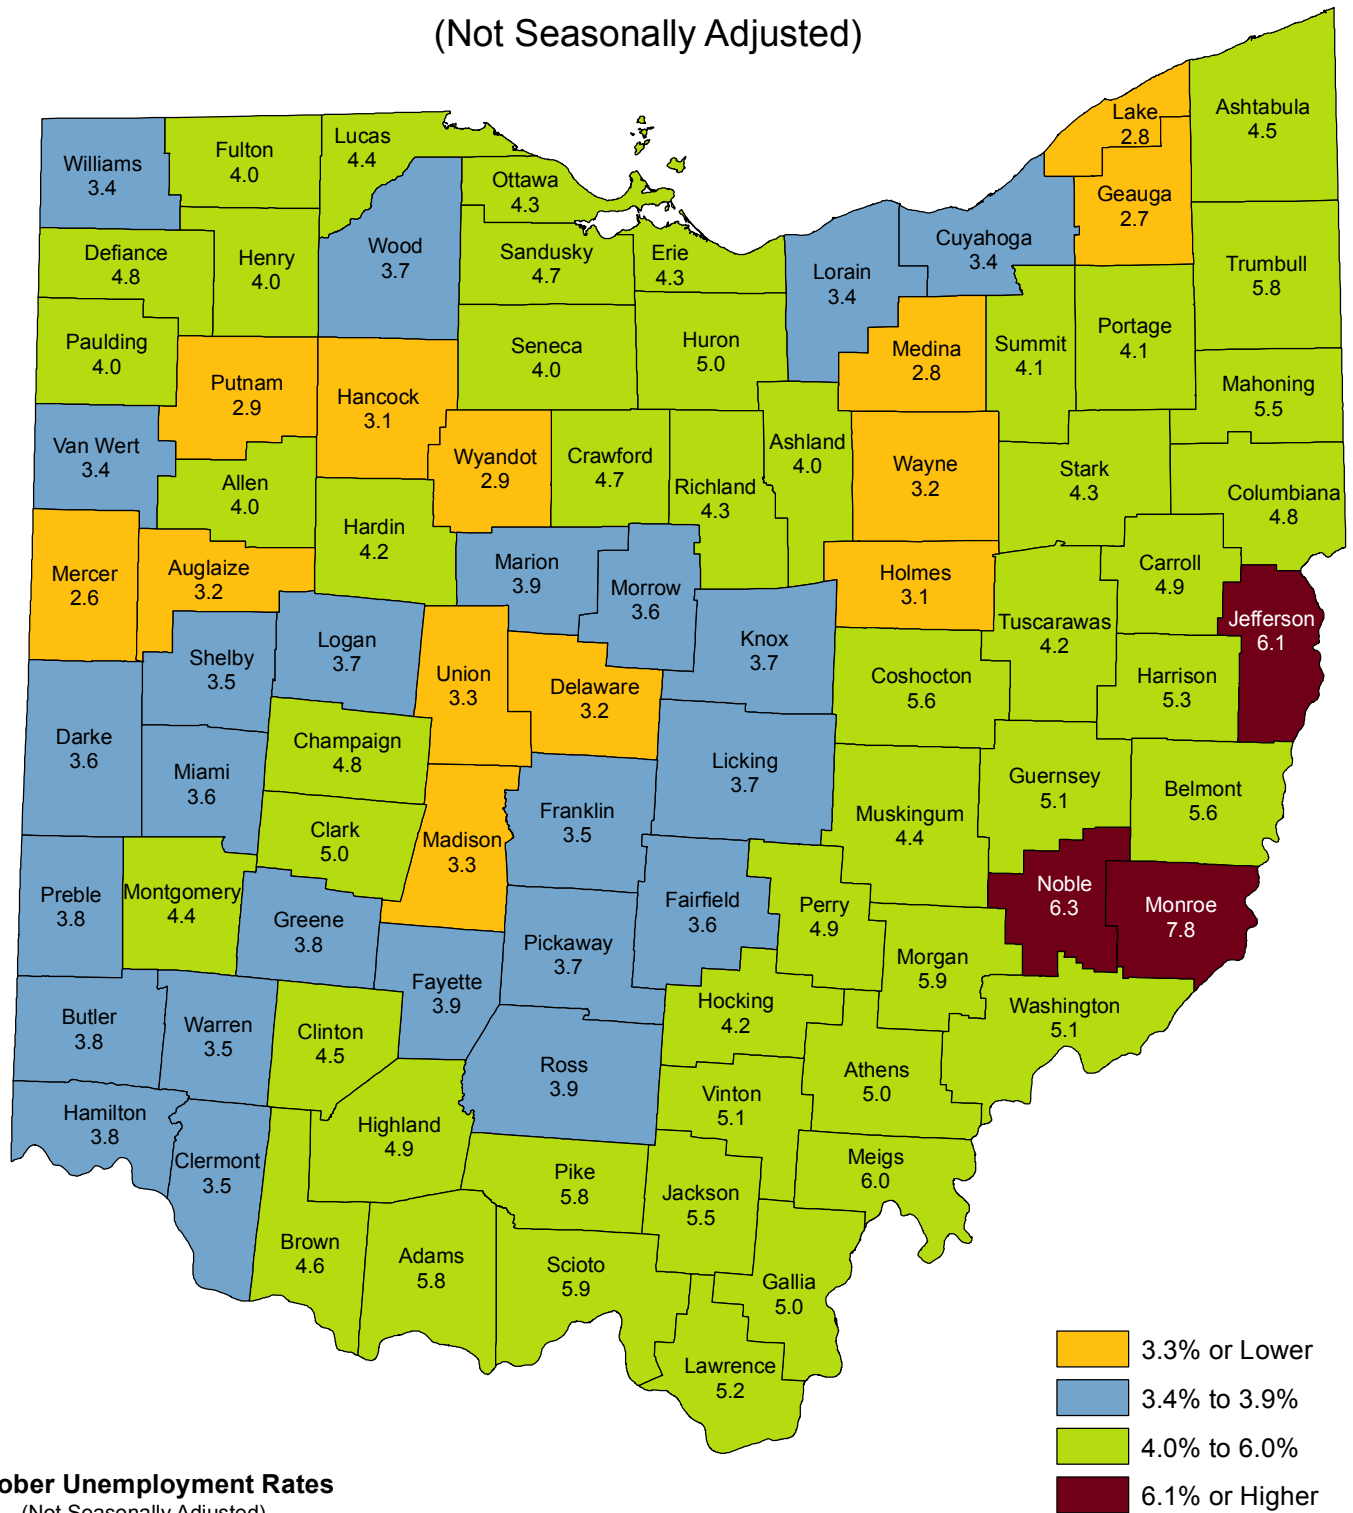

Ohio Unemployment Rates

October 2019

(Not Seasonally Adjusted)

October Unemployment Rates

(Not Seasonally Adjusted)

United States 3.3%
Ohio 3.9%

Ohio Department of Job and Family Services

Office of Workforce Development - Bureau of Labor Market Information

Mike DeWine, Governor

Kimberly Hall, Director