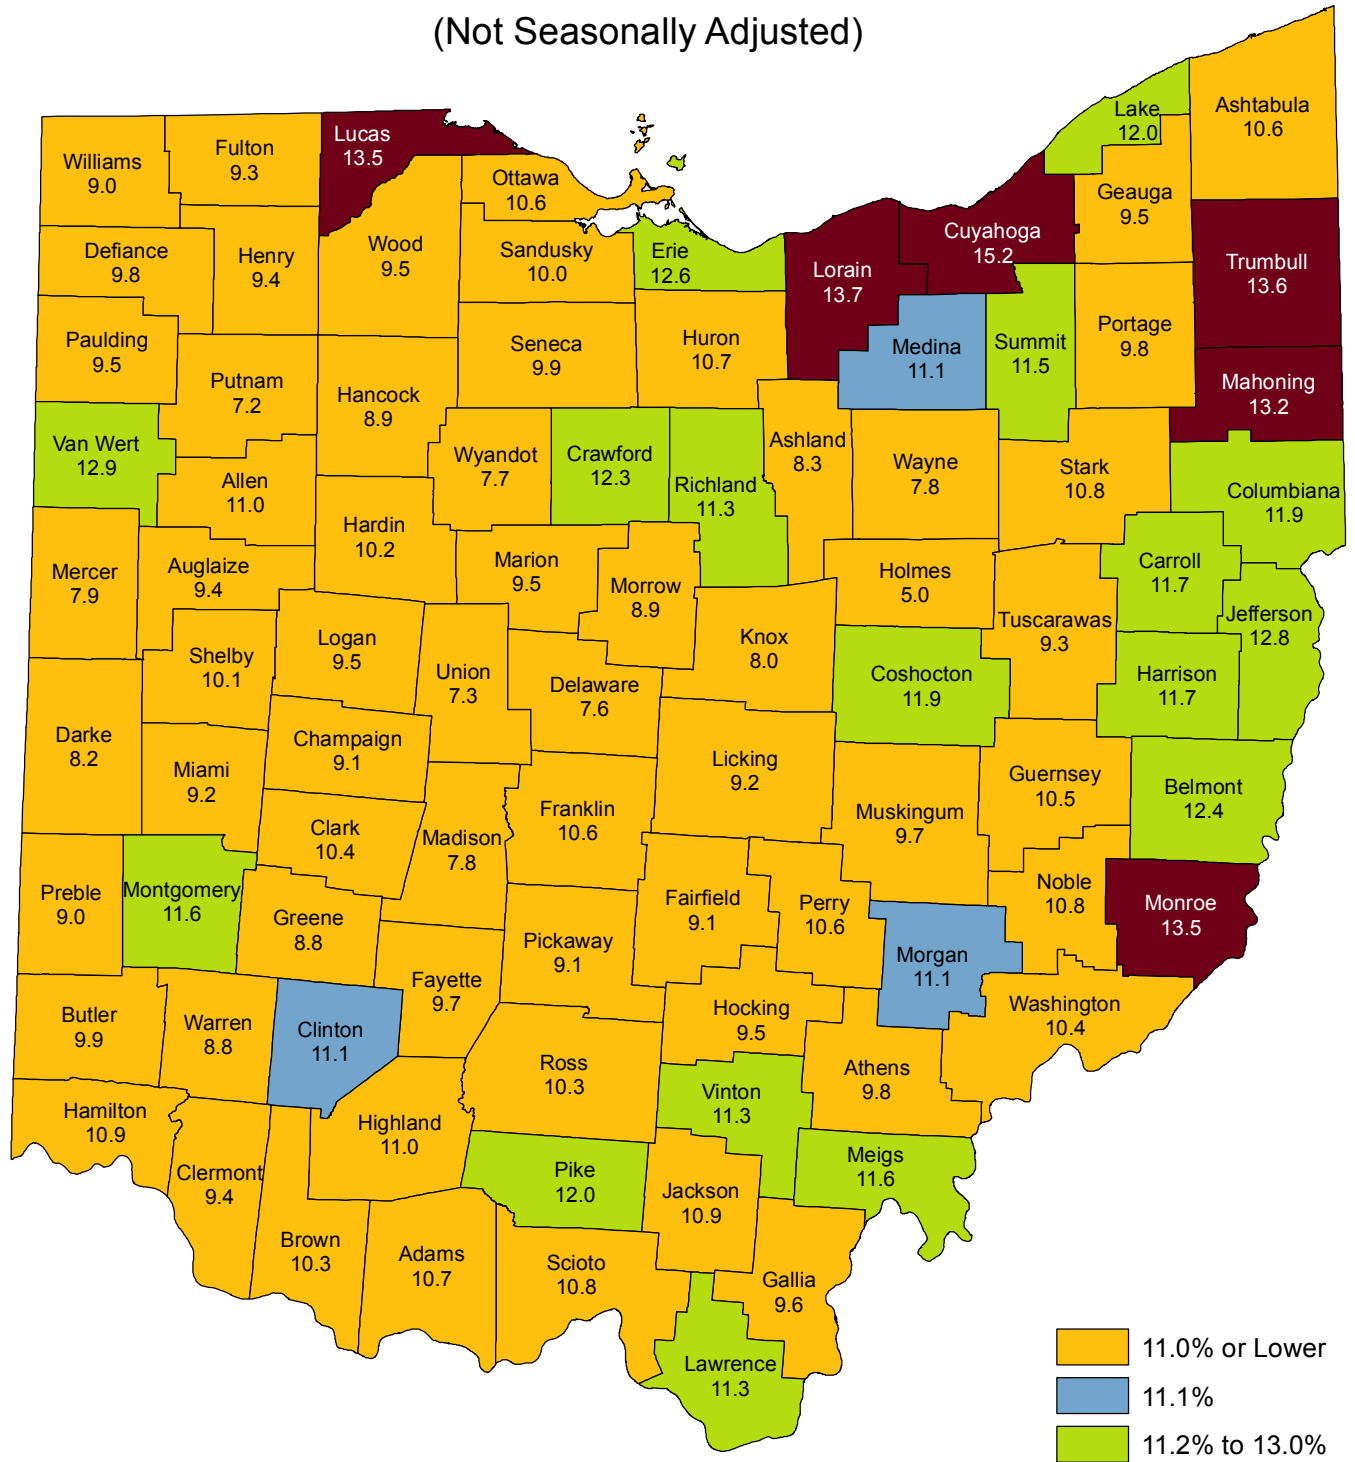

Ohio Unemployment Rates June 2020

(Not Seasonally Adjusted)

June Unemployment Rates

(Not Seasonally Adjusted)

United States 11.2%
Ohio 11.1%

Ohio Department of Job and Family Services

Office of Workforce Development - Bureau of Labor Market Information

Mike DeWine, Governor

Kimberly Hall, Director